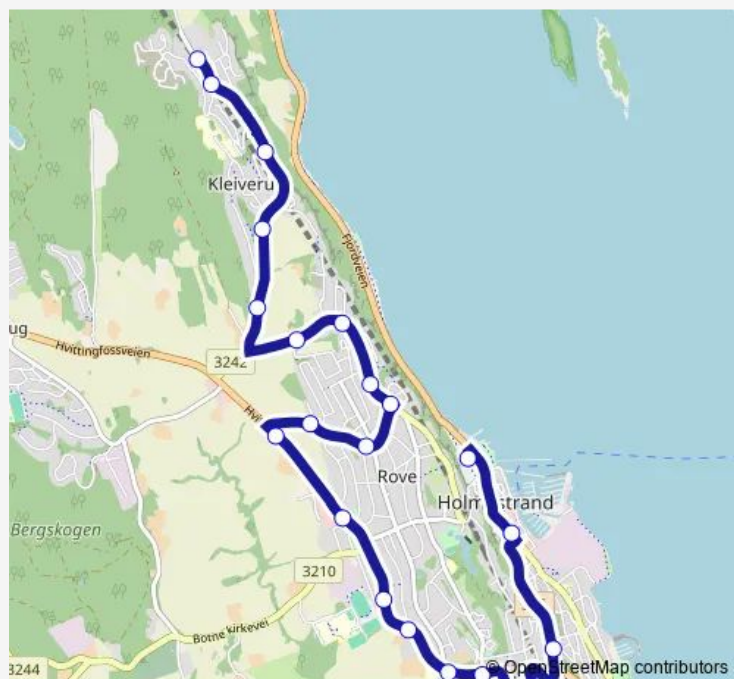

Nyveien

Holmestrand sentrum

Holmestrand stasjon

Route schedule

Søndre Kleivan — Holmestrand stasjon

Monday 06:01-17:31

Tuesday 06:01-17:31

Wednesday 06:01-17:31

Thursday 06:01-17:31

Friday 06:01-17:31

Saturday —

Sunday —

Route info

Direction: Søndre Kleivan

Stops: 21

Trip Duration: 0 hour 19 min

45 — Kleiverud-Holmestrand

Direction

Holmestrand stasjon — Søndre Kleivan

17 stops

[Open route schedule](#)

Holmestrand stasjon

Langgaten 38

Skolegata nord

Sunday —

Route info

Direction: Holmestrand stasjon

Stops: 18

Trip Duration: 0 hour 18 min

45 Local Bus Service time schedules and route maps are available in an offline PDF at busmaps.com. Use the busmaps.com website to see live bus times, train schedule or subway schedule, and step-by-step directions for all public transit in Holmestrand