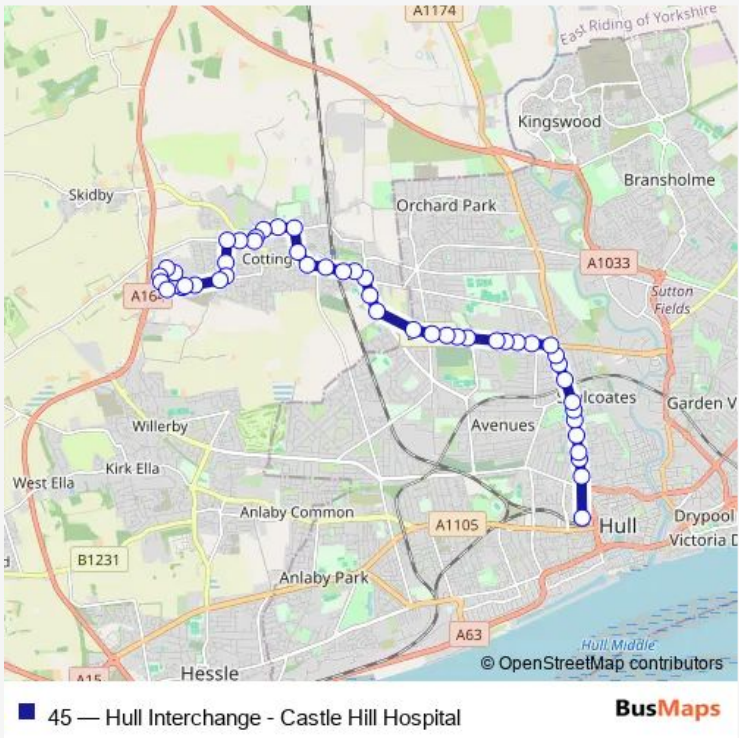

Bus 45 Hull Interchange - Castle Hill Hospital

[Go to website](#)

Direction
 Cottingham High School — Hull Interchange
 36 stops
[Open route schedule](#)

- Cottingham High School
- Cottingham Harland Way
- Cottingham Harland Way
- Cottingham The Lawns
- Cottingham Northgate
- Cottingham King Street
- Cottingham King Street
- Cottingham Newgate Street
- Cottingham Thwaite Street
- Cottingham Thwaite Street
- Cottingham Thwaite Street
- Cottingham Hull Road
- Cottingham Hull Road
- Cottingham Hull Road
- Cottingham Hull Road
- Oakfield Court
- Cottingham Grove
- Townend Court
- Newland Park
- University Business School
- University of Hull

Route schedule
 Cottingham High School — Hull Interchange

Monday	15:15
Tuesday	15:15
Wednesday	15:15
Thursday	15:15
Friday	15:15
Saturday	—
Sunday	—

Route info
 Direction: Cottingham High School
 Stops: 36
 Trip Duration: 0 hour 49 min

Friday 06:10-23:10

Saturday 07:10-23:10

Sunday 09:25-23:10

Route info

Direction: Hull Interchange

Stops: 48

Trip Duration: 0 hour 34 min

Cottingham Thwaite Street

37 stops

[Open route schedule](#)

Hull Interchange

Trafalgar Street

Leonard Street

Wellington Lane

Endeavour

Cave Street