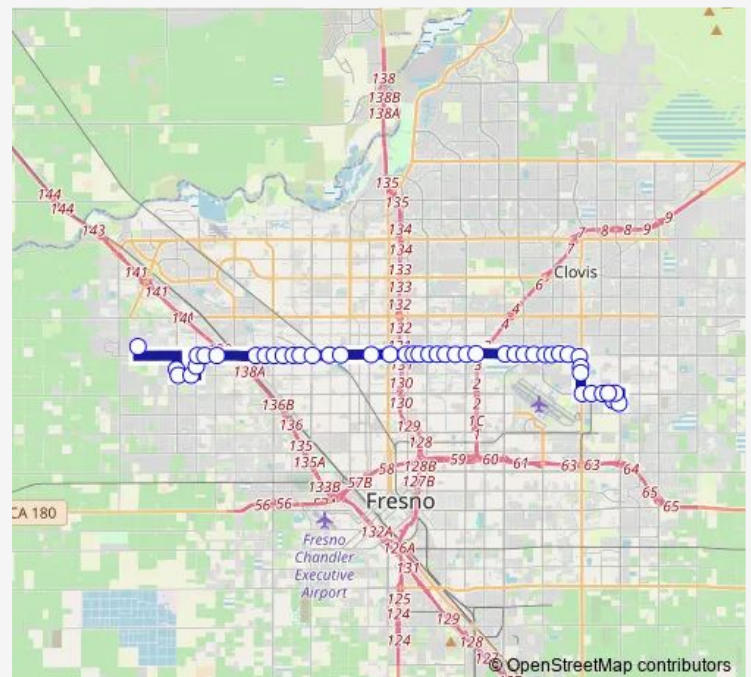

NW Ashlan - Bond

NW Ashlan - First

NW Ashlan - Angus

Route schedule

NW Shields - Stanford — SW Bryan - Tennis Court

Monday 05:45-20:15

Tuesday 05:45-20:15

Wednesday 05:45-20:15

Thursday 05:45-20:15

Friday 05:45-20:15

Saturday 06:30-17:56

Sunday 06:30-17:56

Route info

Direction: NW Shields - Stanford

Stops: 49

Trip Duration: 1 hour 1 min

45 — Ashlan

NW Ashlan - Augusta

NW Ashlan - Fresno

NE Ashlan - Clark

NW Ashlan - Effie

NW Ashlan - Blackstone

NW Ashlan - College

NE Ashlan - Thorne

NW Ashlan- Fruit

NW Ashlan - West

NE Ashlan - Sequoia

NW Ashlan - Hughes

NW Ashlan - Pleasant

NW Ashlan - Marks

NW Ashlan - Feland

NW Ashlan - Valentine