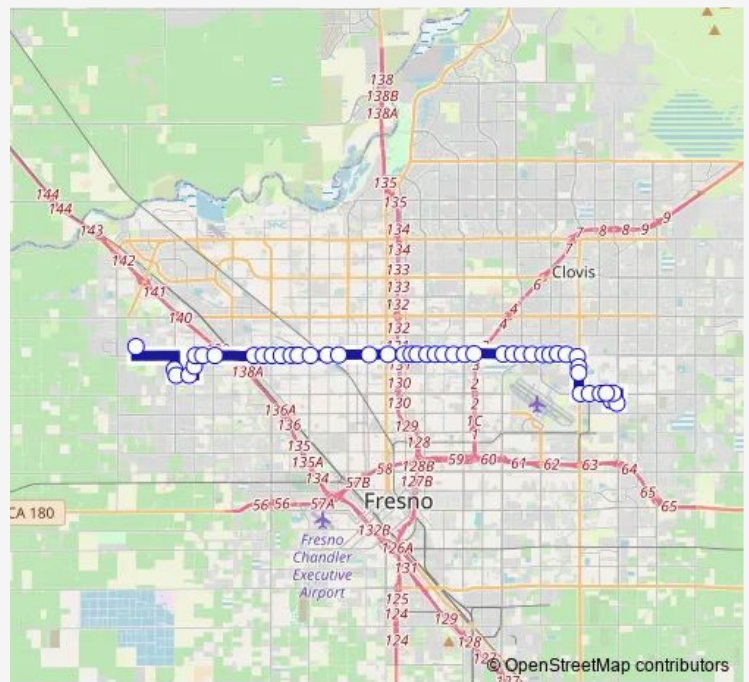

## Bus 45 Ashlan

[Go to website](#)

**Direction**  
 NW Shields - Stanford — SW Bryan - Tennis Court  
 49 stops  
[Open route schedule](#)

- NW Shields - Stanford
- NE Shields - Sunnyside
- NE Shields - Saber
- SE Clovis - Saginaw
- NW Ashlan - Clovis
- NW Ashlan - Ralph
- NW Ashlan - Buckingham
- NW Ashlan - Minnewawa
- NW Ashlan - Villa
- NE Ashlan - Peach
- NW Ashlan - Helm
- NE Ashlan - Willow
- NW Ashlan - Winery
- NE Ashlan - Chestnut
- NE Ashlan - Barton
- NW Ashlan - Cedar
- NW Ashlan - Ninth
- NE Ashlan - Millbrook
- NW Ashlan - Bond
- NW Ashlan - First
- NW Ashlan - Angus

### Route schedule

NW Shields - Stanford — SW Bryan - Tennis Court

Monday	05:45-20:15
Tuesday	05:45-20:15
Wednesday	05:45-20:15
Thursday	05:45-20:15
Friday	05:45-20:15
Saturday	06:30-17:56
Sunday	06:30-17:56

### Route info

Direction: NW Shields - Stanford  
 Stops: 49  
 Trip Duration: 0 hour 57 min

45 — Ashlan

NW Ashlan - Augusta

NW Ashlan - Fresno

NE Ashlan - Clark

NW Ashlan - Effie

NW Ashlan - Blackstone

## Route info

Direction: SW Bryan - Tennis Court

Stops: 47

Trip Duration: 1 hour 3 min

SW Ashlan - Ninth

Ashlan - Cedar

SE Ashlan - Barton

SE Ashlan - Chestnut