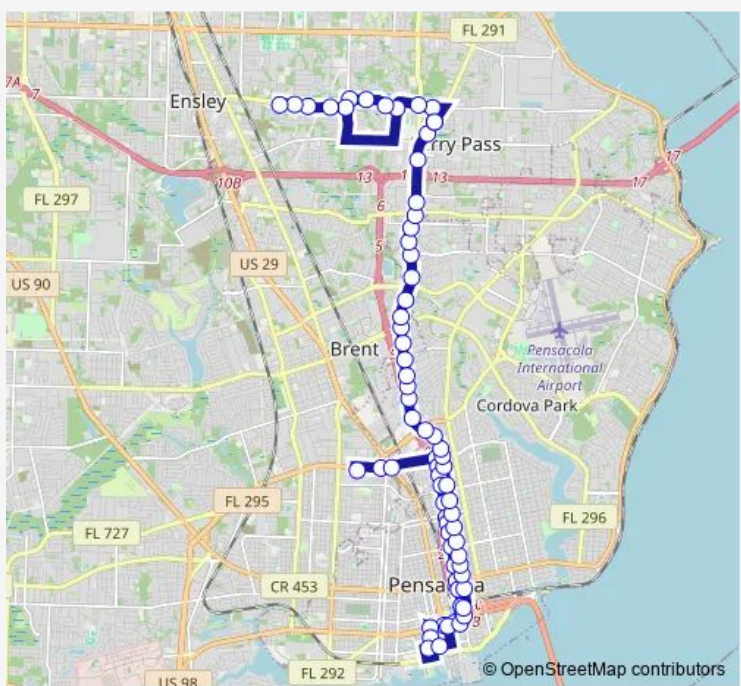

## Bus 45 Davis Highway

[Go to website](#)

**Direction**  
 Ecat Transfer Station — Briese Ln & E Johnson Ave  
 72 stops  
[Open route schedule](#)

- Ecat Transfer Station
- Texar Dr & North F Street
- Texar Dr & Palafox Street
- Texar Dr & Mlk Jr
- Mlk & Anderson St.
- Mlk @ Post Office
- Mlk & Fisher St
- Mlk South Of Scott St
- Mlk & Jordan St
- Mlk & Hernandez St
- Mlk & Avery St
- Mlk & Blount St
- Mlk & Gonzalez St
- Cervantes St & Alcaniz Street
- Alcaniz St & Jackson St
- Alcaniz St & Gregory St
- Alcaniz St @ Pensacola Civic Center
- Garden St & Manressa St
- Garden St & Tarragona St
- Garden St & Palafox St
- Garden St & Spring St

Route info  
 Direction: Ecat Transfer Station  
 Stops: 72  
 Trip Duration: 1 hour 5 min

Spring Street & Romana Street (South Side)

Downtown Transfer Station

Government Street & Baylen Street

Jefferson St & Garden St

**Direction**

Briese Ln &amp; E Johnson Ave — Ecat Transfer Station

36 stops

[Open route schedule](#)

Briese Ln &amp; E Johnson Ave

Briese Ln &amp; Vera Street

Briese Ln &amp; Jeffery Ln

Briese Ln &amp; Olive Rd

## Route info

Direction: Briese Ln &amp; E Johnson Ave

Stops: 36

Trip Duration: 0 hour 50 min

Davis Hwy & Corday Street

N. Davis Hwy & Selina St.

Davis Hwy & Royce St

Davis Hwy & Hyatt St