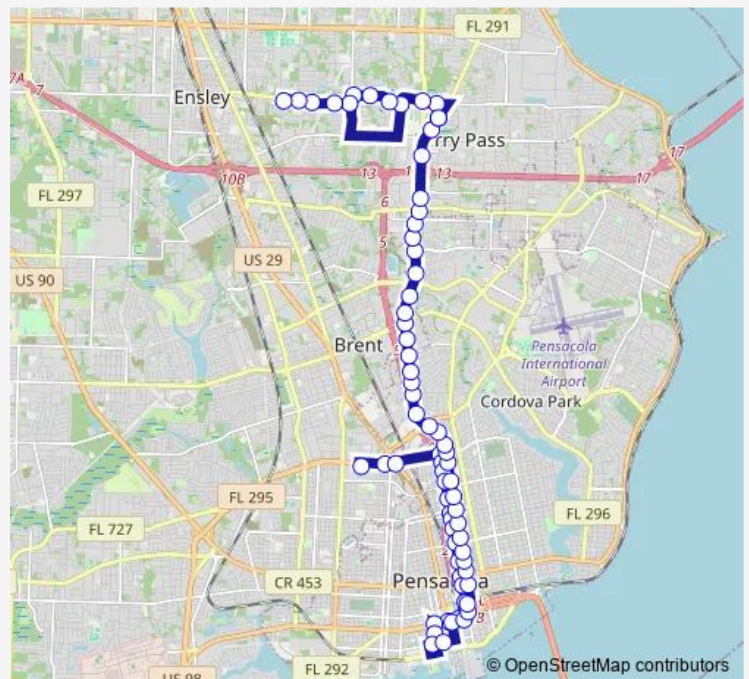

## Bus 45 Davis Highway

[Go to website](#)

**Direction**  
 Ecat Transfer Station — Briese Ln & E Johnson Ave  
 72 stops  
[Open route schedule](#)

- Ecat Transfer Station
- Texar Dr & North F Street
- Texar Dr & Palafox Street
- Texar Dr & Mik Jr
- Mlk & Anderson St.
- Mlk @ Post Office
- Mlk & Fisher St
- Mlk South Of Scott St
- Mlk & Jordan St
- Mlk & Hernandez St
- Mlk & Avery St
- Mlk & Blount St
- Mlk & Gonzalez St
- Cervantes St & Alcaniz Street
- Alcaniz St & Jackson St
- Alcaniz St & Gregory St
- Alcaniz St @ Pensacola Civic Center
- Garden St & Manressa St
- Garden St & Tarragona St
- Garden St & Palafox St
- Garden St & Spring St

### Route info

Direction: Ecat Transfer Station  
 Stops: 72  
 Trip Duration: 1 hour 5 min

45 — Davis Highway

Spring Street & Romana Street (South Side)

Downtown Transfer Station

Government Street & Baylen Street

Briese Ln & E Johnson Ave

**Direction**

Briese Ln &amp; E Johnson Ave — Ecat Transfer Station

36 stops

[Open route schedule](#)

Briese Ln &amp; E Johnson Ave

Briese Ln &amp; Vera Street

Briese Ln &amp; Jeffery Ln

## Route info

Direction: Briese Ln &amp; E Johnson Ave

Stops: 36

Trip Duration: 0 hour 50 min

Davis Hwy & Corday Street

N. Davis Hwy & Selina St.

Davis Hwy & Royce St

Davis Hwy & Hyatt St