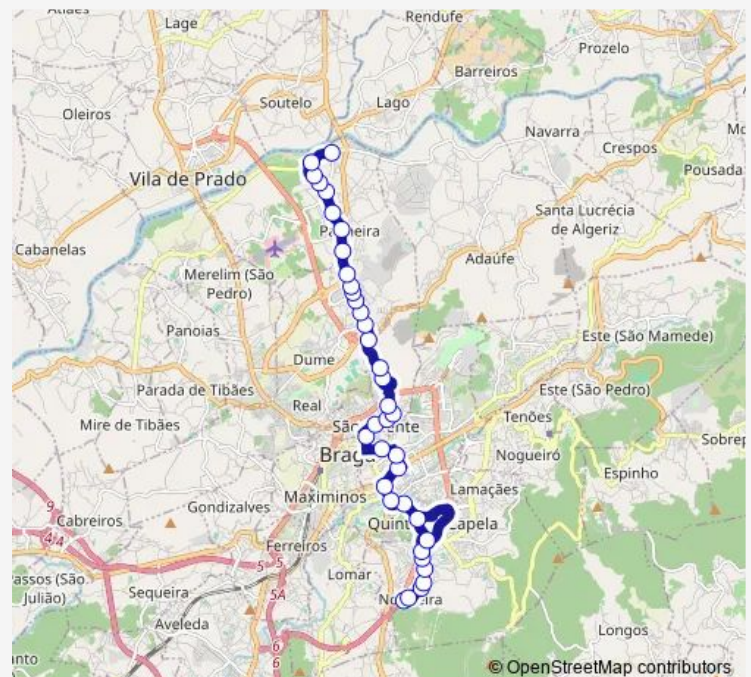

Thursday 12:30

Friday 12:30

Saturday —

Sunday —

Route info

Direction: Central I

Stops: 30

Trip Duration: 0 hour 25 min