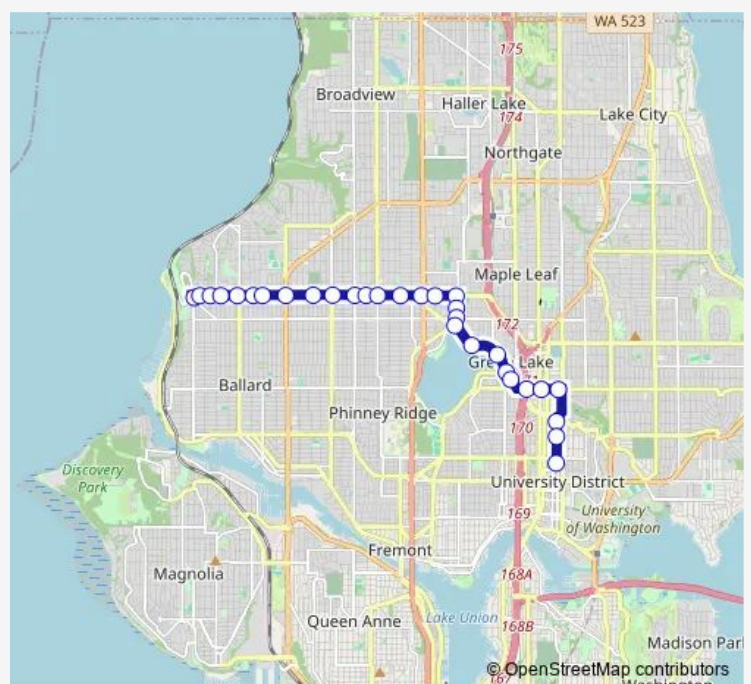

U District Station - Bay 5

University Way NE & NE 45th St

15th Ave NE & NE 52nd St

15th Ave NE & NE Ravenna Blvd

NE 65th St & 14th Ave Ne

Roosevelt Station - Bay 2

NE 65th St & Oswego Pl Ne

NE Ravenna Blvd & NE 68th St

NE Ravenna Blvd & Woodlawn Ave Ne

East Green Lake Dr N & 4th Ave Ne

### Route schedule

Sand Point Way NE & 40th Ave Ne — Loyal Way NW & NW 85th St

Monday —

Tuesday —

Wednesday —

Thursday —

Friday —

Saturday 05:57-00:55<sup>+1</sup>

### Route info

Direction: Sand Point Way NE & 40th Ave Ne

Stops: 42

Trip Duration: 0 hour 52 min

45

East Green Lake Dr N & Meridian Ave N

East Green Lake Dr N & Wallingford Ave N

Wallingford Ave N & N 80th St