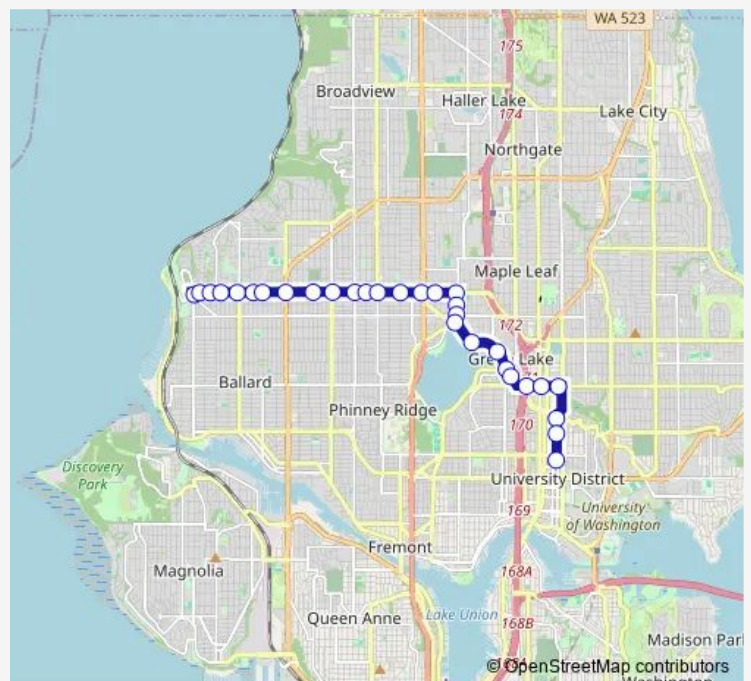

West Stevens Way NE & George Washington Ln

University Way NE & NE 41st St

U District Station - Bay 5

University Way NE & NE 45th St

15th Ave NE & NE 52nd St

15th Ave NE & NE Ravenna Blvd

NE 65th St & 14th Ave Ne

Roosevelt Station - Bay 2

NE 65th St & Oswego Pl Ne

NE Ravenna Blvd & NE 68th St

NE Ravenna Blvd & Woodlawn Ave Ne

East Green Lake Dr N & 4th Ave Ne

Route schedule

Sand Point Way NE & 40th Ave Ne — Loyal Way NW & NW 85th St

Monday —

Tuesday —

Wednesday —

Thursday —

Friday —

Saturday 05:57-00:55⁺¹

Sunday —

Route info

Direction: Sand Point Way NE & 40th Ave Ne

Stops: 42

Trip Duration: 0 hour 53 min

■ 45

East Green Lake Dr N & Meridian Ave N

East Green Lake Dr N & Wallingford Ave N

Wallingford Ave N & N 80th St

Wallingford Ave N & N 82nd St