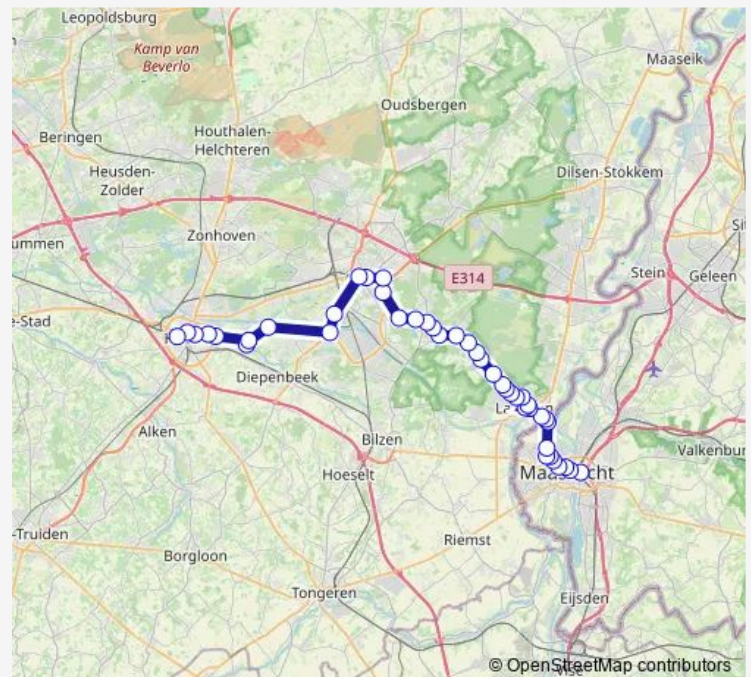

### Route schedule

Genk, Station perron 13 — Lanaken, Cultureel Centrum

Monday 07:26

Tuesday 07:26

Wednesday 07:26

Thursday 07:26

Friday 07:26

Saturday —

### Route info

Direction: Genk, Station perron 13

Stops: 21

Trip Duration: 0 hour 37 min

45 — Maastricht - Hasselt

## Direction

Hasselt, Station perron 9 — Genk, Station perron 13

11 stops

[Open route schedule](#)

Hasselt, Station perron 9

Hasselt, Dusartplein

Hasselt, Rijksadministratief Centrum

Hasselt, Provinciehuis