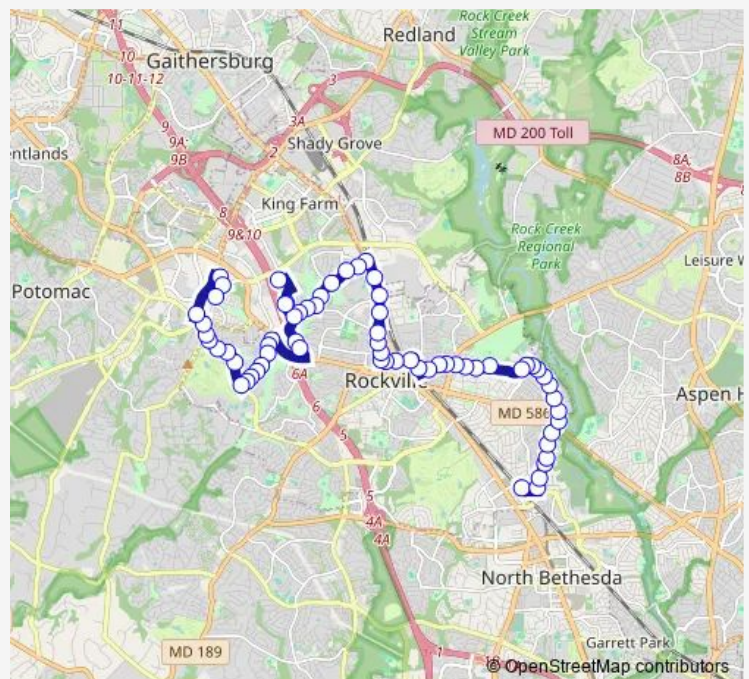

Azalea DR & @747

Carnation DR & Woodley Dr

Route schedule

Fallsgrove DR & Rock Regional Trans Center — Twinbrook Station & BAY B - East

Monday 05:15-20:15

Tuesday 05:15-20:15

Wednesday 05:15-20:15

Thursday 05:15-20:15

Friday 05:15-20:15

Saturday 06:30-20:00

Sunday —

Route info

Direction: Fallsgrove DR & Rock Regional Trans Center

Stops: 66

Trip Duration: 0 hour 46 min

45 — 45-Rockvregional/Rockvsenior/Twinb

## Route schedule

Twinbrook Station & BAY B - East — Fallsgrove DR & Rock Regional Trans Center

Monday 05:20-19:55

Tuesday 05:20-19:55

Wednesday 05:20-19:55

Thursday 05:20-19:55

Friday 05:20-19:55

Saturday 06:30-20:00

## Route info

Direction: Twinbrook Station & BAY B - East

Stops: 66

Trip Duration: 0 hour 50 min

Rockville Station & BAY D - East

E Middle LN & Monroe St

E Middle LN & Gibbs St

N Washington ST & Middle Ln