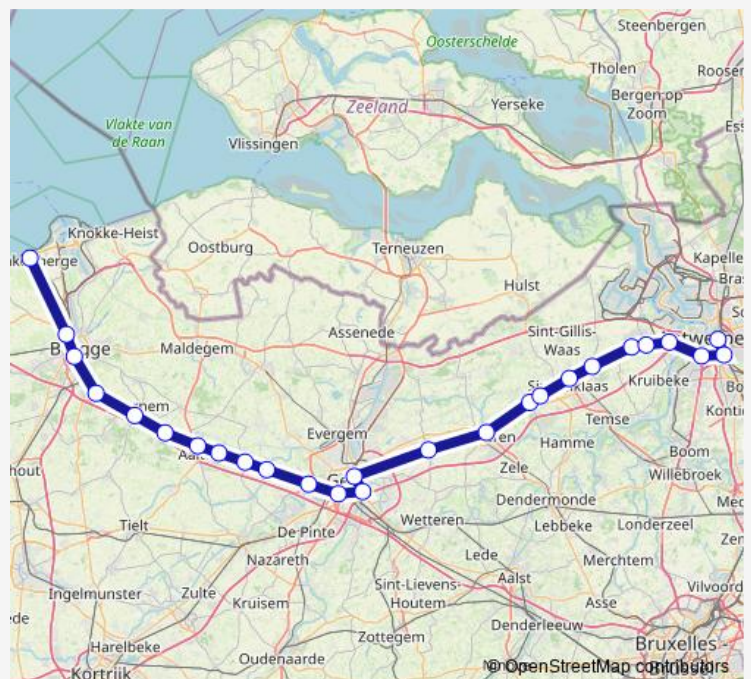

Thursday —

Friday 08:27-10:48

Saturday 08:24-11:12

Sunday 08:24-11:12

Route info

Direction: Anvers-Central

Stops: 26

Trip Duration: 1 hour 45 min

■ Trn — Anvers-Central - Blankenberge

Beernem

Oostkamp

Bruges

Bruges-Saint-Pierre

Blankenberge

Direction

Blankenberge — Anvers-Central

26 stops

[Open route schedule](#)

Blankenberge

Bruges-Saint-Pierre

Bruges

Oostkamp

Beernem

Maria-Aalter

Thursday —

Friday 17:51-19:50

Saturday 17:48-19:50

Sunday 17:48-19:50

Route info

Direction: Blankenberge

Stops: 26

Trip Duration: 1 hour 47 min