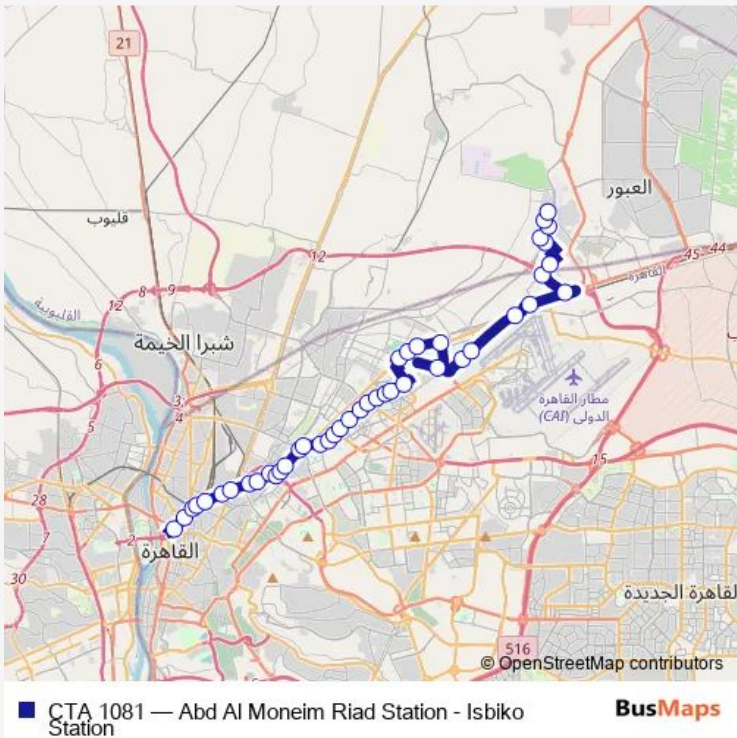

Bus CTA 1081 Abd Al Moneim Riad Station - Isbiko Station

[Go to website](#)

Direction
 The Egyptian Lawyers Association — Isbiko Station
 43 stops
[Open route schedule](#)

- The Egyptian Lawyers Association
- Ahmed Oraby Metro
- Ramses
- Ramses Railway Station
- Coptic Hospital
- Al Mohandes Insurance (Ramses)
- Ghamra
- Ahmed Saaed Bridge Entrance
- Al Demerdash Hospital
- Al Nour Mosque (Abbaseya)
- Abbaseya Square
- Ain Shams University
- Ain Shams University Dorms
- Kobry Al Qobba
- Armed Forces Medical Complex (Kobry Al Qobba)
- Triumph Hotel
- Souq Al Asr (Khalifa Al Mamoun St.)
- Al Nady St. & Al Khalifa Al Mamoun St.
- Roxy
- Alex Bank (Al Hegaz)
- Al Tawheed Wal Nour (Merryland)

Route schedule
 The Egyptian Lawyers Association — Isbiko Station

Monday	10:00
Tuesday	10:00
Wednesday	10:00
Thursday	10:00
Friday	10:00
Saturday	10:00
Sunday	10:00

Route info
 Direction: The Egyptian Lawyers Association
 Stops: 43
 Trip Duration: 1 hour 47 min

Al Salam First Police Station

Mohamed Farid St. & Al Mathan St.

Masaken Al Abd (Al Salam)

Masaken Al Wadi Al Qadeem (Al Salam)

Masaken Isbiko St.

Isbiko Station

Direction

Masaken Isbiko St. — Abd Al Moneim Riad

Thursday 10:00

Friday 10:00

Saturday 10:00

Sunday 10:00

Route info

Direction: Masaken Isbiko St.

Stops: 47

Trip Duration: 1 hour 41 min