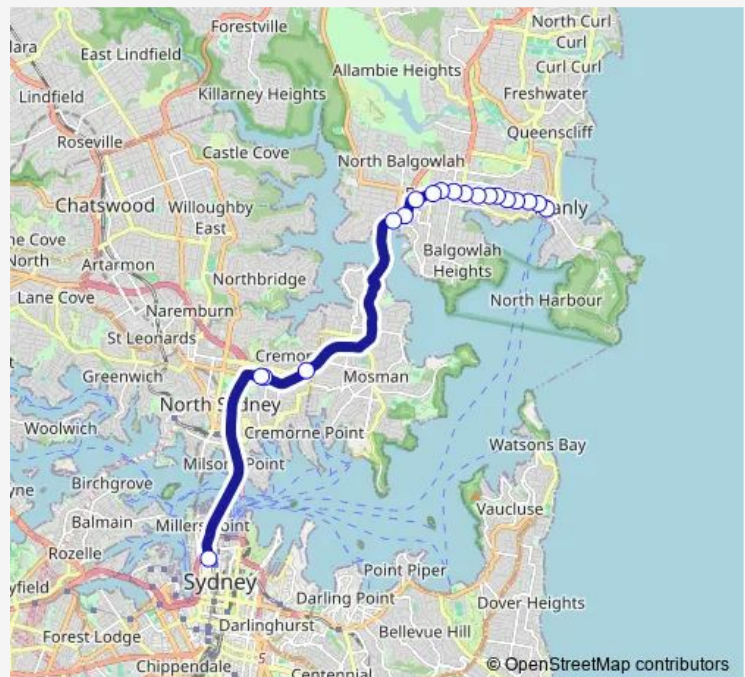

Sydney Rd At Hill St

Sydney Rd At Austin St

Sydney Rd At Brisbane St

Sydney Rd At Cohen St

Sydney Rd At Thornton St

Sydney Rd Opp George St

Ivanhoe Park, Sydney Rd

Manly Wharf, West Promenade, Stand J

Route schedule

Wynyard Station, Carrington St, Stand A — Manly Wharf, West Promenade, Stand J

Monday 16:05-19:25

Tuesday 16:00-19:35

Wednesday 16:00-19:35

Thursday 16:00-19:35

Friday 16:00-19:35

Saturday —

Sunday 11:15-16:45

Route info

Direction: Wynyard Station, Carrington St, Stand A

Stops: 17

Trip Duration: 0 hour 39 min

170X — City Wynyard to Manly (Express Service)

Direction

Manly Wharf, Belgrave St, Stand E — Wynyard Station, York St, Stand M

Thursday 06:00-09:00

Friday 06:00-09:00

Saturday —

Sunday 10:30-16:00

Route info

Direction: Manly Wharf, Belgrave St, Stand E

Stops: 19

Trip Duration: 0 hour 37 min