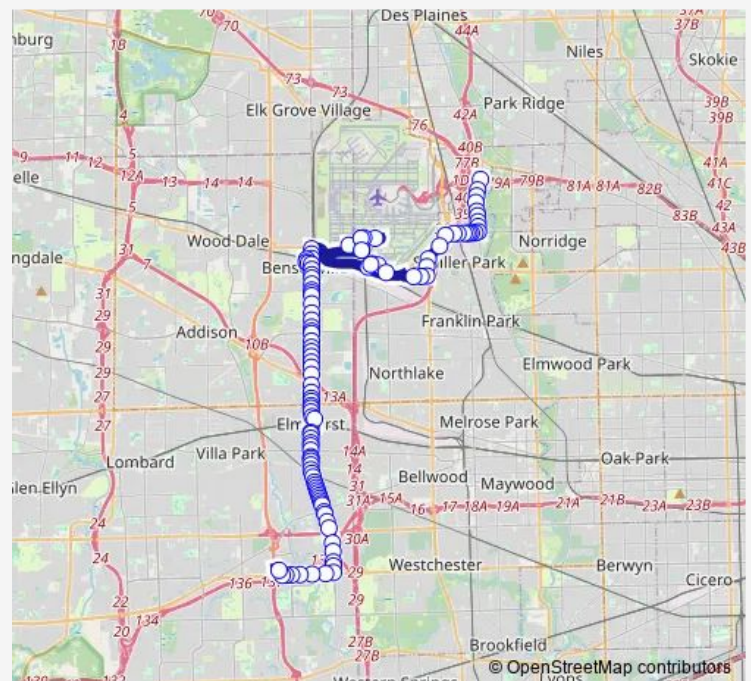

York St & Harvard St

York St & Lexington St

York St & Butterfield Rd

York/Van Buren

York/Hale

York/Jackson

York/Quincy

York/Adams

### Route schedule

Oak Brook Center / Macy's — Rosemont CTA Station

Monday 04:52-00:42<sup>+1</sup>

Tuesday 04:52-00:42<sup>+1</sup>

Wednesday 04:52-00:42<sup>+1</sup>

Thursday 04:52-00:42<sup>+1</sup>

Friday 04:52-00:42<sup>+1</sup>

### Route info

Direction: Oak Brook Center / Macy's

Stops: 107

Trip Duration: 1 hour 16 min

332 — River Road - York Road

York/Madison

York/Oneida

York/Wilson

York/Cayuga

York/Traffic Signal

York/Meister/RR Tracks

York/Crescent

York/Vallette

York/South/Seminole

York/May

York/Eggleston