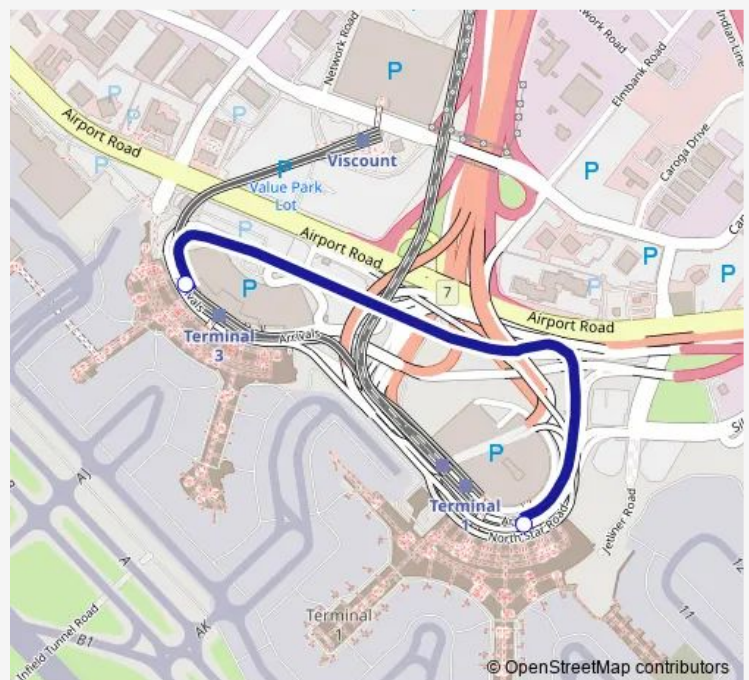

### Route info

Direction: Pearson Airport Terminal 1 - Ground Level Column R4

Stops: 2

Trip Duration: 0 hour 3 min

## Direction

Pearson Airport Terminal 3 - Arrivals Level Columns  
C8-C12 — Yonge St at Berwick Ave

60 stops

[Open route schedule](#)

Pearson Airport Terminal 3 - Arrivals Level Columns  
C8-C12

Airport Rd at Jetliner Rd East Side