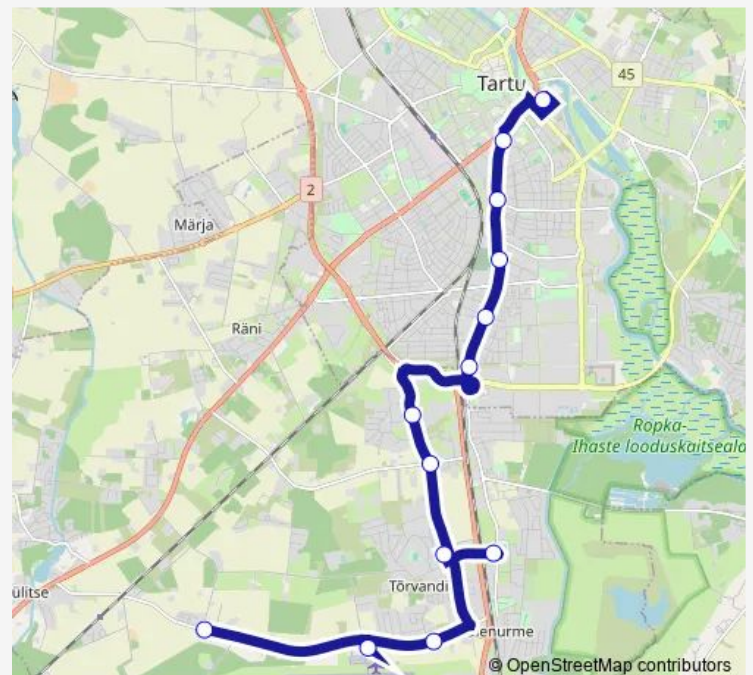

Tartu bussijaam

### Route info

Direction: Juuristiku

Stops: 13

Trip Duration: 0 hour 43 min

332 Bus time schedules and route maps are available in an offline PDF at [busmaps.com](https://busmaps.com). Use the [busmaps.com](https://busmaps.com) website to see live bus times, train schedule or subway schedule, and step-by-step directions for all public transit in Tartu