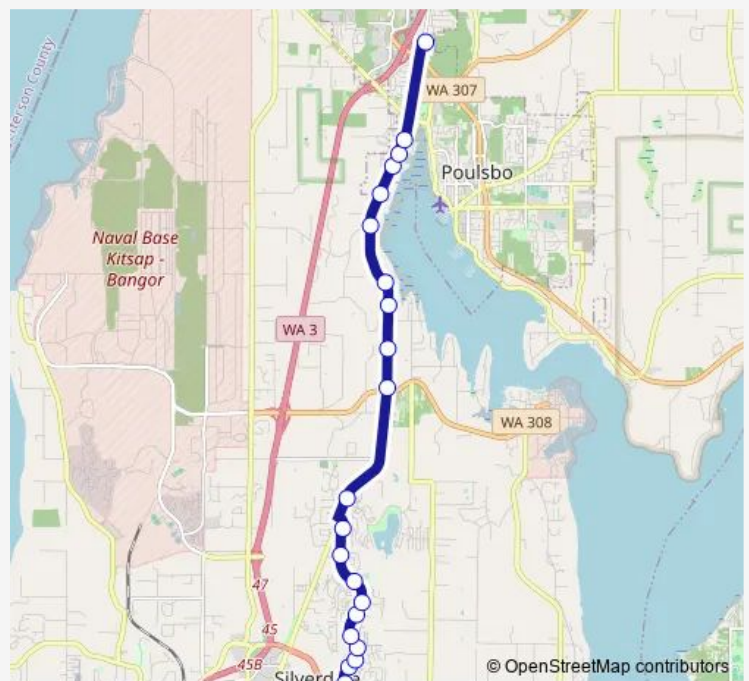

Ridgetop at Gallery

Silverdale Way at Bennington Dr

Viking Ave at Hwy 308 (Keyport Junction)

16400 Viking Ave

Viking Ave & Lark Ln

Viking Ave at Nordic Cove

Viking Ave at Sherman Hill

Viking Ave at Anderson

Viking Ave at Bovela

Viking Ave at Liberty

Viking Ave at Edvard

Route schedule

Silverdale Transit Center (Stc) — North Viking Transit Center (Nvtc)

Monday 08:00-20:00

Tuesday 08:00-20:00

Wednesday 08:00-20:00

Thursday 08:00-20:00

Friday 08:00-20:00

Saturday 09:00-19:00

Sunday 09:00-16:00

Route info

Direction: Silverdale Transit Center (Stc)

Stops: 22

Trip Duration: 0 hour 20 min

© OpenStreetMap contributors

332 — Poulsbo/Ridgetop

BusMaps

Direction

North Viking Transit Center (Nvtc) — Silverdale Transit Center (Stc)

24 stops

[Open route schedule](#)

North Viking Transit Center (Nvtc)