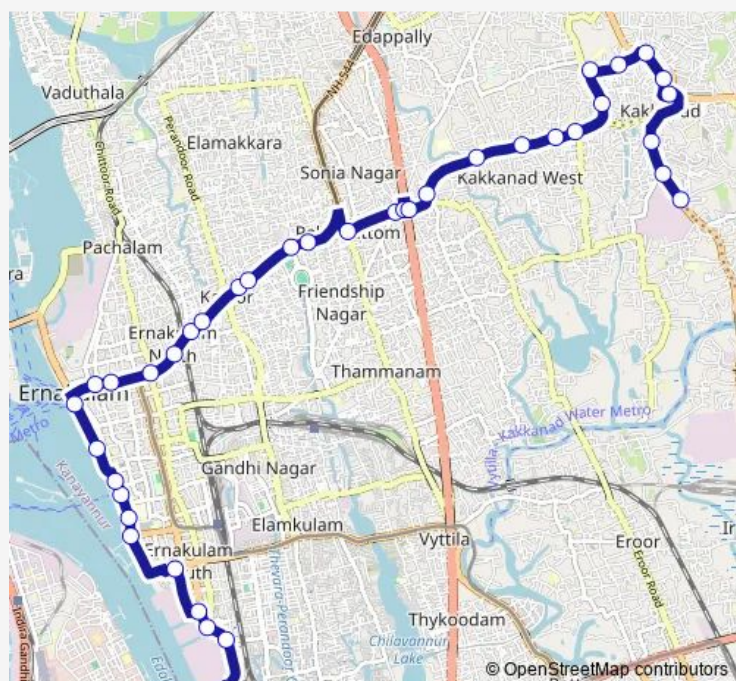

Direction

Csez — Thevara Junction

44 stops

[Open route schedule](#)

- Csez
- Eechamukk
- Akashavani Junction
- Kakkanad Civil Station
- Kakkanad
- Mavelipuram Junction
- Ambadimoola
- NGO Quarters
- Kunnumpuram
- Padamugal
- Colony Junction
- Vazhakkala
- Chembumukku
- Padivattom
- Pipeline Junction
- Palarivattom
- Janatha
- Kaloor Stadium
- Deshabhimani
- Mathrubhoomi
- Model Technical School

Route schedule

Csez — Thevara Junction

Monday	06:00
Tuesday	06:00
Wednesday	06:00
Thursday	06:00
Friday	06:00
Saturday	06:00
Sunday	06:00

Route info

Direction: Csez

Stops: 44

Trip Duration: 0 hour 48 min

Kakkanad Cepz ↔ Thevara Junction

Menaka

St Theresas College

Convent Junction

Boat Jetty Junction

Hospital Junction

Maharajas Hostel

Maharajas Ground

Jose Junction

Wednesday 06:00

Thursday 06:00

Friday 06:00

Saturday 06:00

Sunday 06:00

Route info

Direction: Thevara Junction

Stops: 40