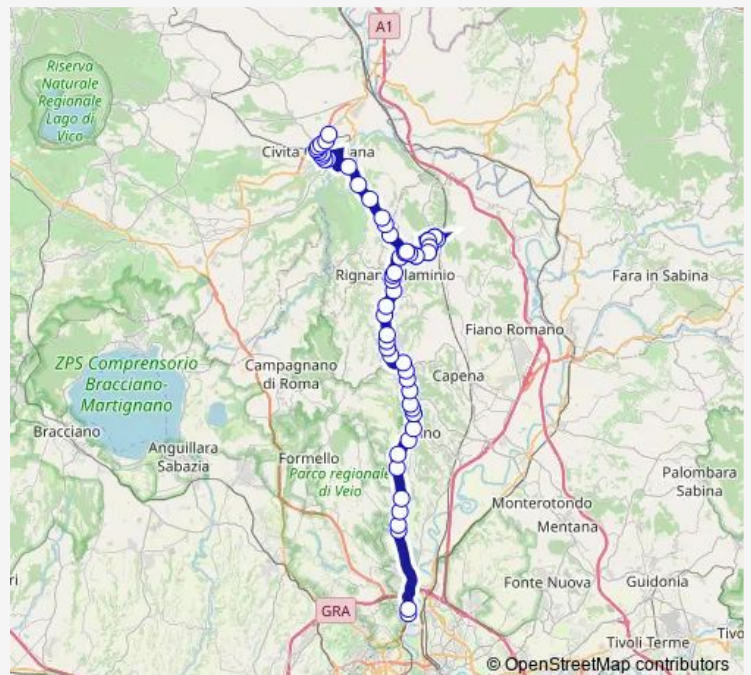

Rignano | Via Flaminia (Morolo) # f2258

Route schedule

Roma | Saxa Rubra Partenze # f1495 — Civita | Via Terni Via Palombara # f2266

Monday	—
Tuesday	—
Wednesday	—
Thursday	—
Friday	—
Saturday	—
Sunday	21:25

Route info

Direction: Roma | Saxa Rubra Partenze # f1495

Stops: 60

Trip Duration: 1 hour 40 min

Roma Saxa Rubra - Civita Castellana # Cc904d

Rignano | Via Flaminia (Monte Cerasa) # f2259

Rignano | Via Flaminia Via Colonnelle # f2260