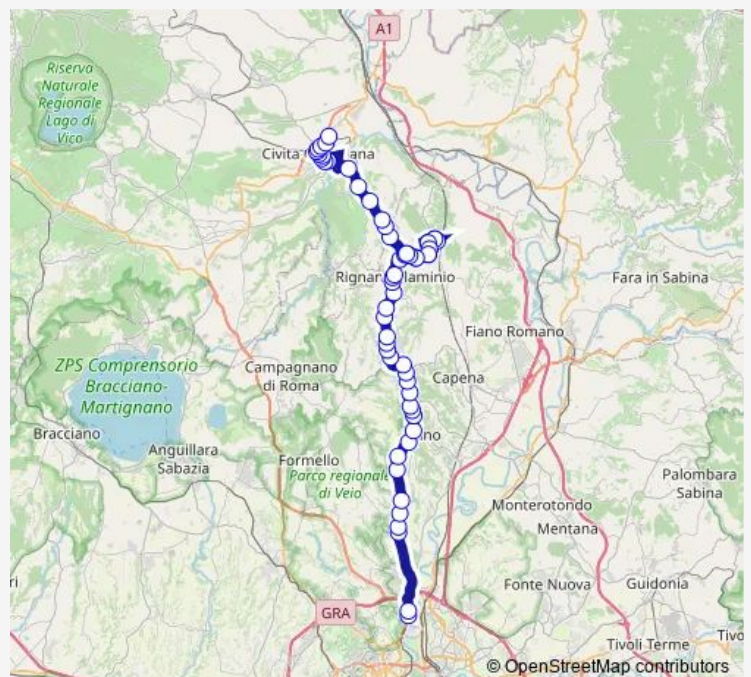

Rignano | Via Flaminia (Morolo) # f2258

**Route schedule**

Roma | Saxa Rubra Partenze # f1495 — Civita | Via Terni Via Palombara # f2266

Monday	—
Tuesday	—
Wednesday	—
Thursday	—
Friday	—
Saturday	—
Sunday	21:25

**Route info**

Direction: Roma | Saxa Rubra Partenze # f1495

Stops: 60

Trip Duration: 1 hour 40 min

Roma Saxa Rubra - Civita Castellana # Cc904d

Rignano | Via Flaminia (Monte Cerasa) # f2259

Rignano | Via Flaminia Via Colonnelle # f2260