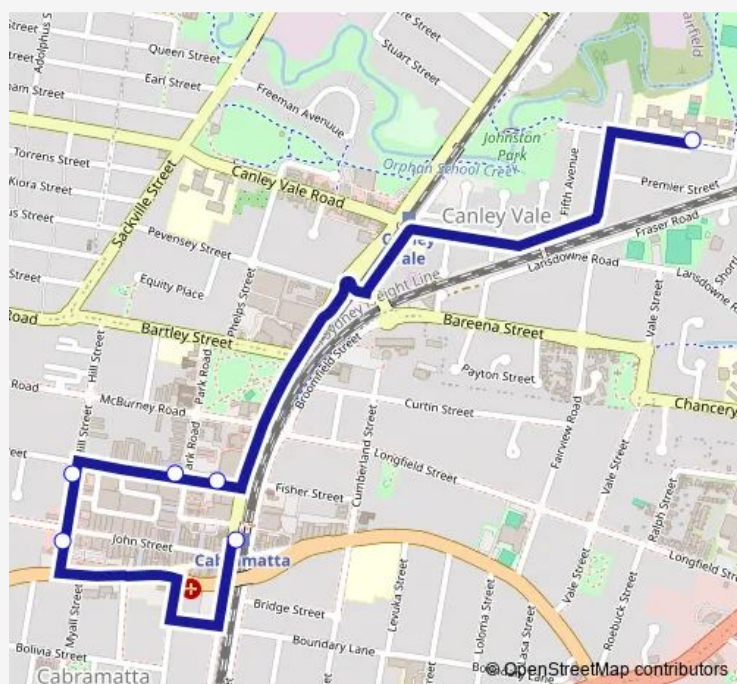

School Bus 9047 Cabramatta to Canley Vale High School

[Go to website](#)

Direction

Cabramatta Station, Railway Pde, Stand D — Canley Vale High School, Prospect Rd

6 stops

[Open route schedule](#)

Cabramatta Station, Railway Pde, Stand D

Hill St Before John St

Hill St At Hughes St

The Uniting Church, Hughes St

Hughes St Before Railway Pde

Canley Vale High School, Prospect Rd

Route schedule

Cabramatta Station, Railway Pde, Stand D — Canley Vale High School, Prospect Rd

Monday	08:25
Tuesday	08:25
Wednesday	08:25
Thursday	08:25
Friday	08:25
Saturday	—
Sunday	—

Route info

Direction: Cabramatta Station, Railway Pde, Stand D

Stops: 6

Trip Duration: 0 hour 13 min

9047 — Cabramatta to Canley Vale High School

9047 School Bus time schedules and route maps are available in an offline PDF at busmaps.com. Use the busmaps.com website to see live bus times, train schedule or subway schedule, and step-by-step directions for all public transit in Liverpool