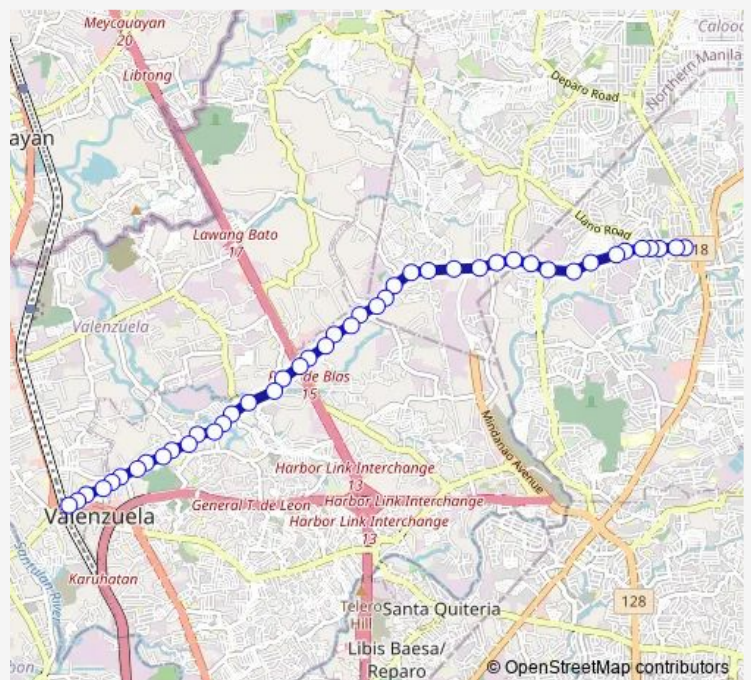

Bus Malinta - Novaliches (Tp)

[Go to website](#)

Direction

General Luis / Emerald Intersection, Caloocan City —
Macarthur Highway / Maysan Road Intersection, Malinta,
Valenzuela City

44 stops

[Open route schedule](#)

Route schedule

General Luis / Emerald Intersection, Caloocan City —
Macarthur Highway / Maysan Road Intersection, Malinta,
Valenzuela City

Monday	00:00
Tuesday	00:00
Wednesday	00:00
Thursday	00:00
Friday	00:00
Saturday	00:00
Sunday	00:00

Route info

Direction: General Luis / Emerald Intersection, Caloocan
City

Stops: 44

Trip Duration: 0 hour 43 min

■ Malinta - Novaliches (Tp)

General Luis / ITC Road Intersection, Caloocan City

Bagbaguin Elementary School, General Luis, Caloocan City