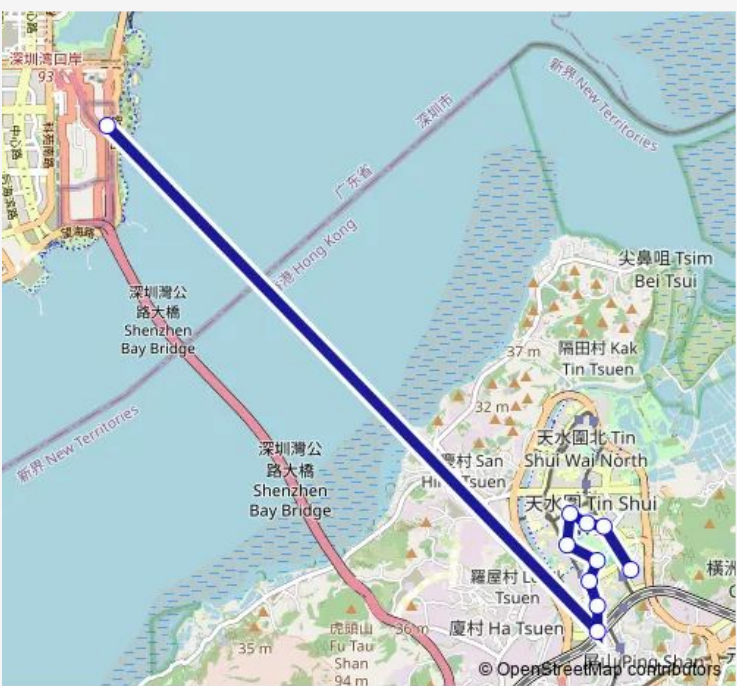

# Bus B2P TIN Shui WAI (TIN TSZ Estate) - Shenzhen BAY Port

[Go to website](#)

**Direction**  
 [Ctb] Shenzhen BAY Port[[Nlb] Shenzhen BAY Port — [Kmb] TIN TSZ BUS Terminus[[Nlb] TIN Shui WAI (TIN TSZ Estate)  
 10 stops  
[Open route schedule](#)

- [Ctb] Shenzhen BAY Port[[Nlb] Shenzhen BAY Port
- [Ctb] TIN Shing Court, Ping HA Road[[Kmb] TIN Shui WAI Station[[Lrtfeeder] TIN Shing Court (MTR TIN Shui WAI Station))[[Lwb] TIN Shui WAI Station[[Nlb] TIN Shing Court
- [Kmb] TIN Shui WAI Police Station[[Nlb] TIN Shui WAI Police Station
- [Ctb] Sherwood Court Kingswood Villas, TIN WU Road[[Kmb] Sherwood Court[[Lrtfeeder] Sherwood Court[[Lwb] Sherwood Court[[Nlb] Sherwood Court, Kingswood Villas
- [Ctb] TIN Shui WAI Park, TIN Shui Road[[Kmb] TIN Shui WAI Park[[Lrtfeeder] TIN Shui WAI Park[[Lwb] TIN Shui WAI Park[[Nlb] TIN Shui WAI Park
- [Ctb] TIN Shui Estate, TIN Shui Road[[Kmb] TIN Shui Estate[[Lwb] TIN Shui Estate[[Nlb] TIN Shui Estate
- [Ctb] TIN Chung Court, TIN Wing Road[[Kmb] Chestwood Court[[Nlb] TIN Chung Court
- [Kmb] Lynwood Court, TIN Shing Road[[Lwb] Lynwood Court, TIN Shing Road[[Nlb] Lynwood Court, Kingswood Villas
- [Ctb] Kenswood Court Kingswood Villas, TIN Shing Road[[Kmb] Kenswood Court[[Lrtfeeder] Kenswood Court, TIN Shing Road[[Lwb] Kenswood Court[[Nlb] Kenswood Court, Kingswood Villas
- [Kmb] TIN TSZ BUS Terminus[[Nlb] TIN Shui WAI (TIN TSZ Estate)

**Route schedule**  
 [Ctb] Shenzhen BAY Port[[Nlb] Shenzhen BAY Port — [Kmb] TIN TSZ BUS Terminus[[Nlb] TIN Shui WAI (TIN TSZ Estate)

Monday	06:50-23:30
Tuesday	06:50-23:30
Wednesday	06:50-23:30
Thursday	06:50-23:30
Friday	06:50-23:30
Saturday	06:50-23:30
Sunday	06:50-23:30

**Route info**  
 Direction: [Ctb] Shenzhen BAY Port[[Nlb] Shenzhen BAY Port  
 Stops: 10  
 Trip Duration: 0 hour 30 min