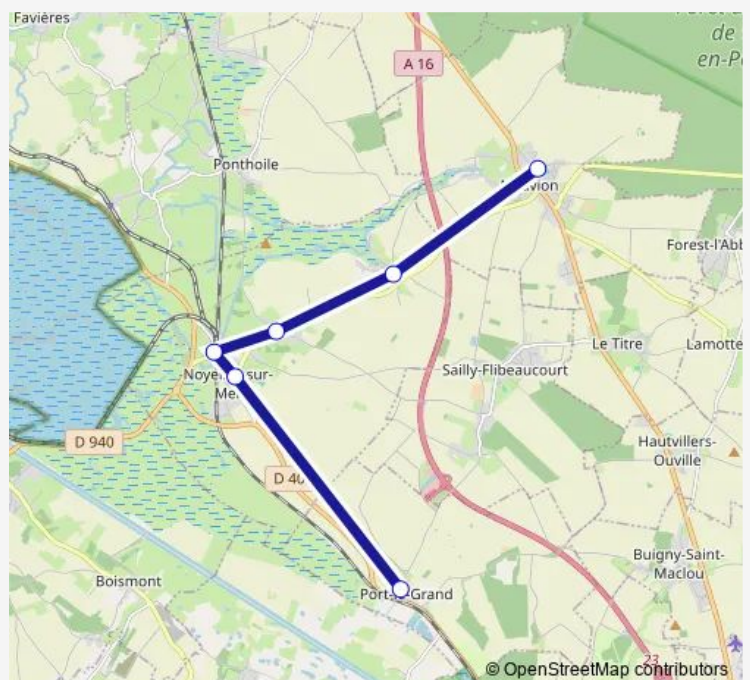

Direction

Port-LE-Grand - Place — Nouvion - Collège Jacques Prévert

6 stops

[Open route schedule](#)

Port-LE-Grand - Place

Noyelles-SUR-MER - Mairie

Noyelles-SUR-MER - Place de la Gare

Noyelles-SUR-MER - Nolette - Monument aux Morts

Noyelles-SUR-MER - Saily Bray - Abri

Nouvion - Collège Jacques Prévert

Route schedule

Port-LE-Grand - Place — Nouvion - Collège Jacques Prévert

Monday 07:30

Tuesday 07:30

Wednesday —

Thursday 07:30

Friday 07:30

Saturday —

Sunday —

Route info

Direction: Port-LE-Grand - Place

Stops: 6

Trip Duration: 0 hour 30 min

2-14-108 Bus time schedules and route maps are available in an offline PDF at busmaps.com. Use the busmaps.com website to see live bus times, train schedule or subway schedule, and step-by-step directions for all public transit in Noyelles-sur-Mer