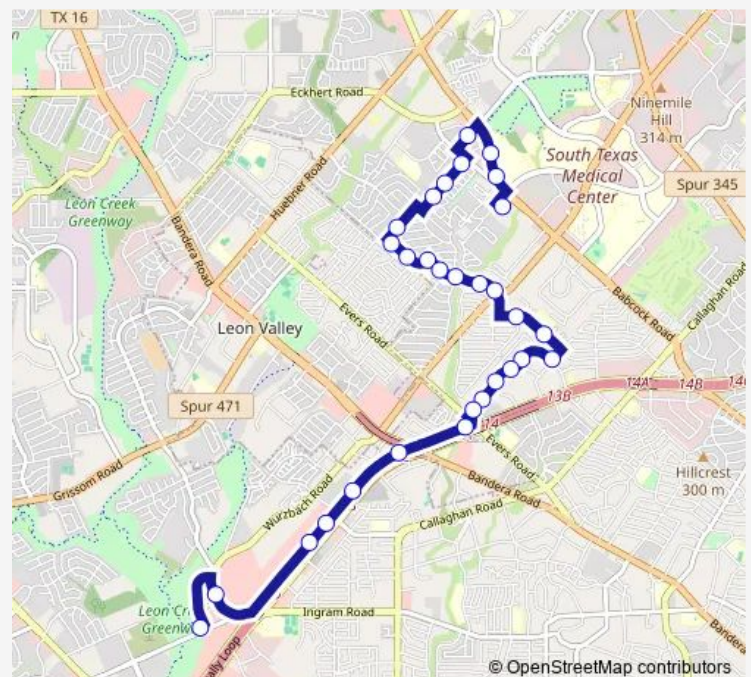

Cambray & Summit Parkway

Glen Ridge & NEW Forest

Glen Ridge IN Front OF 5111

Glen Ridge & Knights Bridge

Route schedule

Stmc Transit Center — Ingram Transit Center

Monday 06:21-22:21

Tuesday 06:21-22:21

Wednesday 06:21-22:21

Thursday 06:21-22:21

Friday 06:21-22:21

Saturday 06:21-22:21

Sunday 06:05-22:00

Route info

Direction: Stmc Transit Center

Stops: 30

Trip Duration: 0 hour 26 min

607 — Medical Center / Ingram

Glen Ridge IN Front OF Rolling Ridg

Glen Ridge Opposite Rolling Dale

N.W. Loop 410 W Access RD. & Ever

N.W. Loop 410w Access RD. & Bandera

N.W. Loop 410 W Access (5827) Copper

N.W. Loop 410 W Access RD. AT 6001

N.W. Loop 410 W Access RD. AT 6045

Wurzbach & VAN Cleave

Ingram Transit Center

Direction

Ingram Transit Center — Stmc Transit Center

33 stops

[Open route schedule](#)