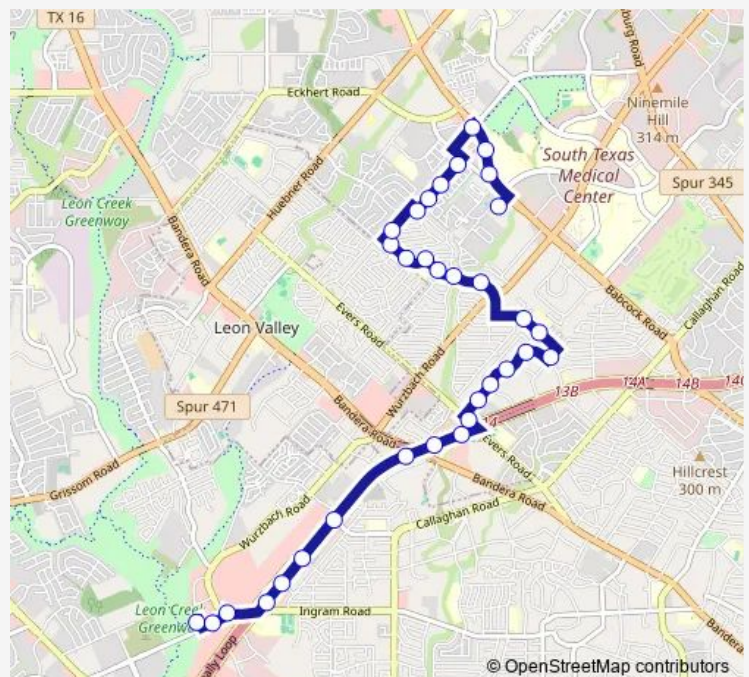

Saturday 06:21-22:21

Sunday 06:05-22:00

Route info

Direction: STMC TRANSIT CENTER

Stops: 30

Trip Duration: 0 hour 27 min

607 — Medical Center / Ingram

Glen Ridge IN Front OF Rolling Ridg

Glen Ridge Opposite Rolling Dale

N.W. Loop 410 W Access RD. & Ever

N.W. Loop 410w Access RD. & Bandera

N.W. Loop 410 W Access (5827) Copper

N.W. Loop 410 W Access RD. AT 6001

N.W. Loop 410 W Access RD. AT 6045

Wurzbach & VAN Cleave

INGRAM TRANSIT CENTER

**Direction**

INGRAM TRANSIT CENTER — STMC TRANSIT CENTER

33 stops

[Open route schedule](#)

INGRAM TRANSIT CENTER

Ingram RD. IN Front OF 6602

## Route info

Direction: INGRAM TRANSIT CENTER

Stops: 33

Trip Duration: 0 hour 21 min

George Burns & Gomer Pyle

John Wayne & Danny Kaye

Danny Kaye IN Front OF 5903

Danny Kaye Opposite Shadow Glen Cir