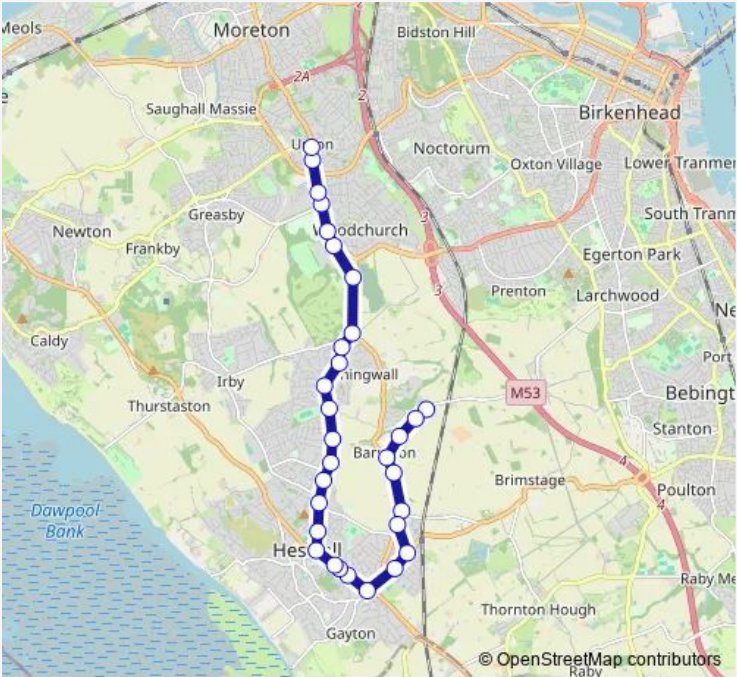

Route schedule
 Private Drive — Newton Way

Monday	07:40
Tuesday	07:40
Wednesday	07:40
Thursday	07:40
Friday	07:40
Saturday	—
Sunday	—

Route info

Direction: Private Drive

Stops: 31

Trip Duration: 0 hour 37 min

Leeswood Road

Greystoke Close

Newton Way

Direction

Ford Road — Private Drive

35 stops

[Open route schedule](#)

Ford Road

Sullivan Avenue

Leeswood Road

Arrowe Brook Road

Pool Lane

Arrowe Park Hospital

Landican Cemetery

Barnston Road

Mill Road

Sunday —

Route info

Direction: Ford Road

Stops: 35

Trip Duration: 0 hour 30 min

Redmere Drive

The Paddock

Brimstage Road