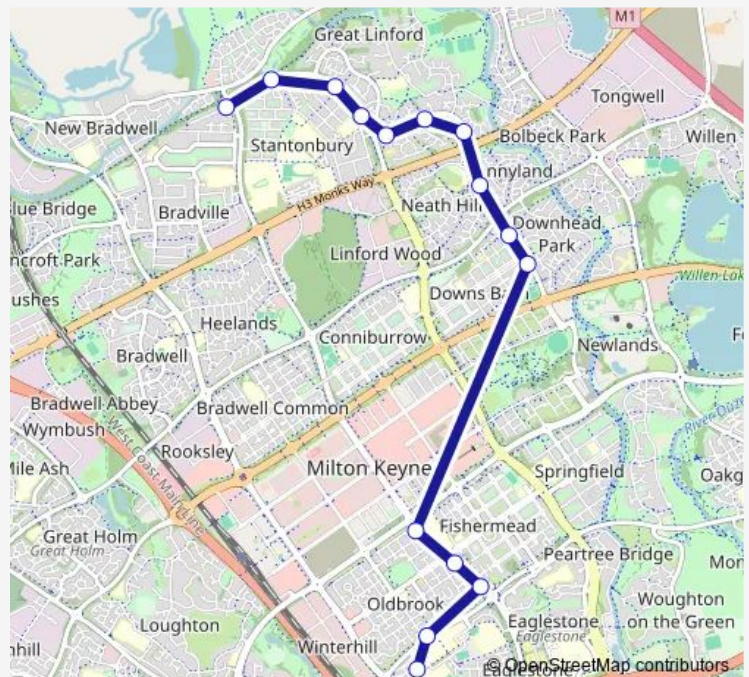

### Direction

Marlborough Roundabout — St Paul's Catholic School

14 stops

[Open route schedule](#)

Marlborough Roundabout

Spencer

Marlborough Street

Great Linford Local Centre

### Route schedule

Marlborough Roundabout — St Paul's Catholic School

Monday 08:00

Tuesday 08:00

Wednesday 08:00

Thursday 08:00

Friday 08:00

Saturday —

### Route info

Direction: Marlborough Roundabout

Stops: 14

Trip Duration: 0 hour 25 min

607 — Bradville - Neath Hill - St Pauls School

## Route schedule

St Paul's Catholic School — Marlborough Roundabout

Monday 15:45

Tuesday 15:45

Wednesday 15:45

Thursday 15:45

Friday 14:45

Saturday —