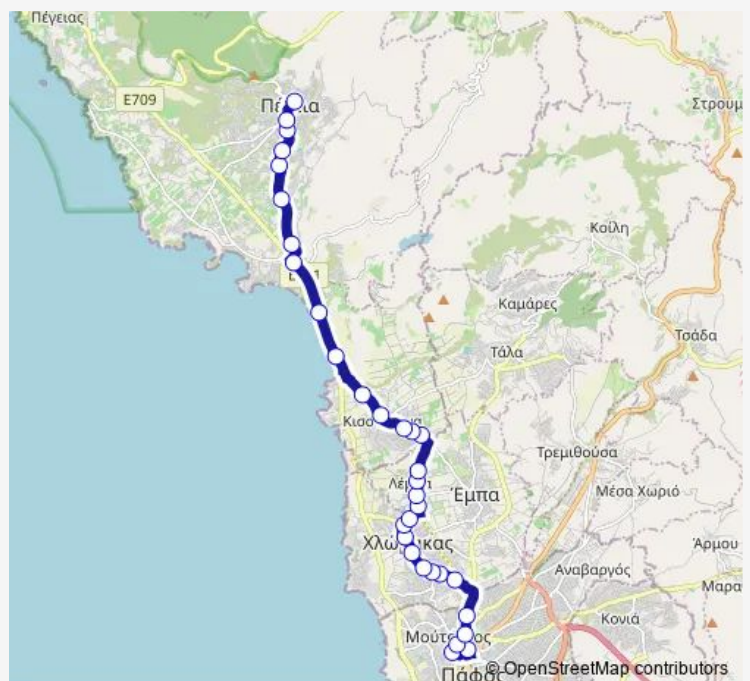

Route schedule

Karavella Bus Station — Pegeia Public Parking Place

Monday 06:00-18:00

Tuesday 06:00-18:00

Wednesday 06:00-18:00

Thursday 06:00-18:00

Friday 06:00-18:00

Saturday 11:20-16:20

Sunday —

Route info

Direction: Karavella Bus Station

Stops: 32

Trip Duration: 0 hour 30 min

607 — Karavella Station - Chloraka - Lemba - Kissonerga - Pegia

Christou Kkeli Ave. - Mosfilion

Potima Beach 1

Monday 06:30-18:40

Tuesday 06:30-18:40

Wednesday 06:30-18:40

Thursday 06:30-18:40

Friday 06:30-18:40

Saturday 12:00-17:00

Sunday —

Route info