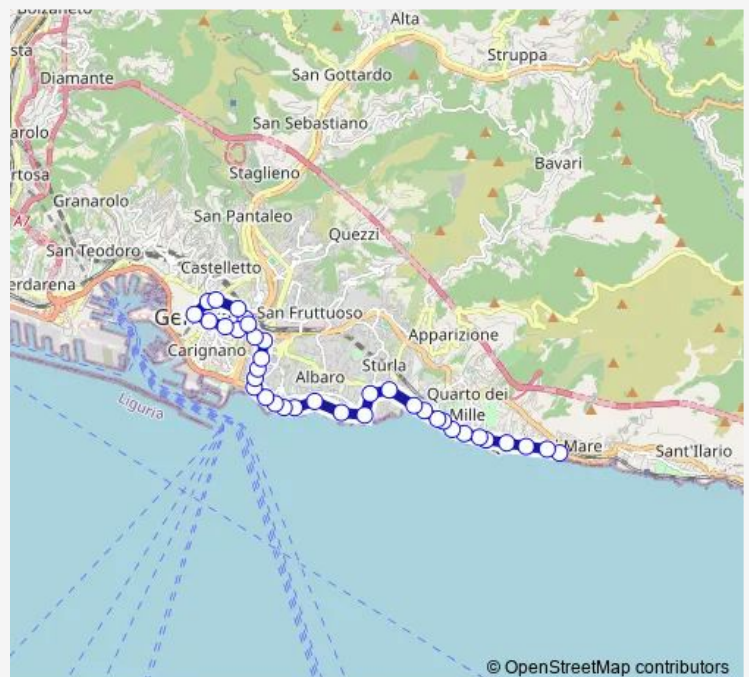

Italia 5/Piave

Italia 6/Punta Vagno

Marconi 1/Rimassa

Rimassa/Morin

Torino 1/Ruspoli

Torino 2/Barabino

Buenos Aires 1/DA Novi

Buenos Aires 2/Lambruschini

Thursday 21:05-00:40⁺¹

Friday 21:05-00:40⁺¹

Saturday —

Sunday —

Route info

Direction: V Maggio 5/Ospedale Gaslini

Stops: 21

Trip Duration: 0 hour 20 min

© OpenStreetMap contributors

607 — Quinto (Gianelli)-Albaro-Deferrari-Brignole Fs

BusMaps

Direction

Gianelli/Capolinea — Brignole FS/Capolinea

36 stops

[Open route schedule](#)

Gianelli/Capolinea