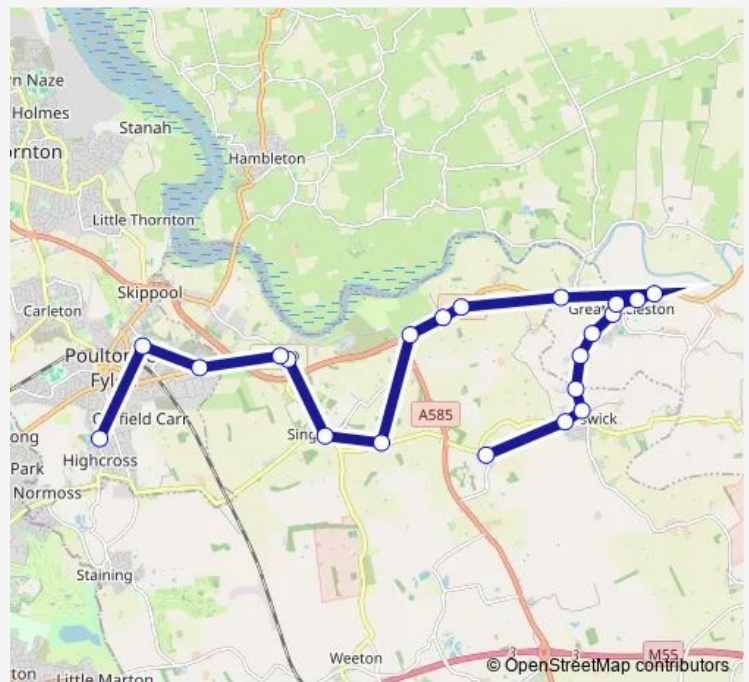

Bracewell Avenue

Hodgson School

Baines HS school only

Route schedule

Village Centre — Baines HS school only

Monday 07:42

Tuesday 07:42

Wednesday 07:42

Thursday 07:42

Friday 07:42

Saturday —

Sunday —

Route info

Direction: Village Centre

Stops: 21

Trip Duration: 0 hour 38 min

607 — Thistleton - Poulton High Schools

Direction

Baines HS school only — Village Centre

27 stops

[Open route schedule](#)

Baines HS school only

High Cross Road

Beech Drive

Monday 15:10

Tuesday 15:10

Wednesday 15:10

Thursday 15:10

Friday 15:10

Saturday —

Sunday —

Route info