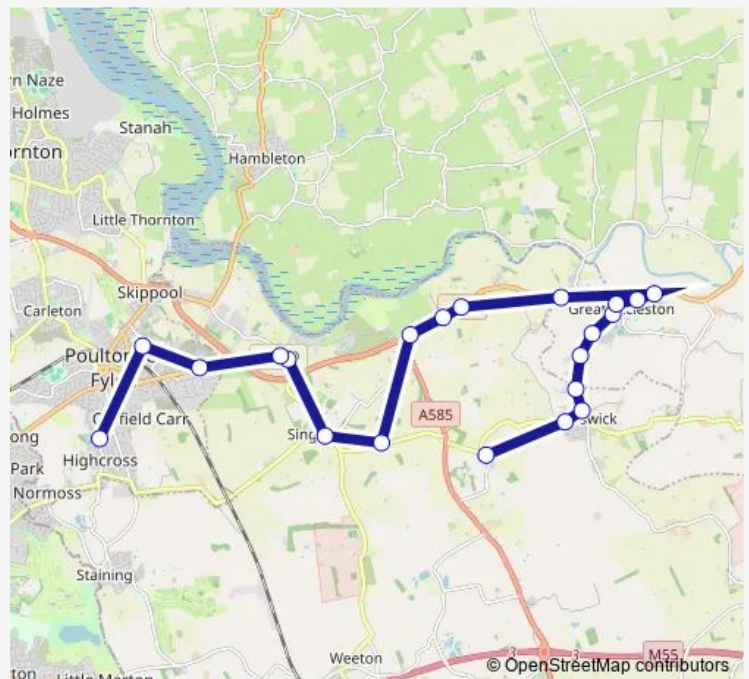

### Direction

Village Centre — Baines HS school only

21 stops

[Open route schedule](#)

Village Centre

Ship Inn

Beech Road

Langtree Lane

Larbreck Hall

Windy Harbour

Mile Road

Fire Station

Catlows Corner

Five Lane Ends

Bracewell Avenue

Hodgson School

### Route schedule

Village Centre — Baines HS school only

Monday 07:42

Tuesday 07:42

Wednesday 07:42

Thursday 07:42

Friday 07:42

Saturday —

### Route info

Direction: Village Centre

Stops: 21

Trip Duration: 0 hour 38 min

607 — Thistleton - Poulton High Schools

**Direction**

Baines HS school only — Village Centre

27 stops