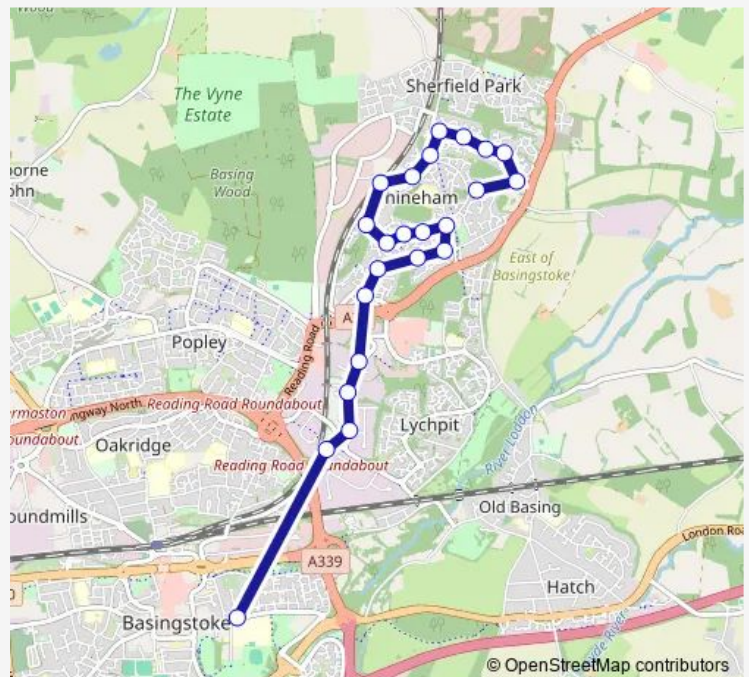

Bus 607 Basingstoke - Chineham

[Go to website](#)

Direction

Cibbons Road — Crossborough Hill

21 stops

[Open route schedule](#)

- Cibbons Road
- Kings Pightle
- Whitewood
- Mayflower Close
- Southlands
- Larchwood
- Four Lanes School
- Bowman Corner
- Thyme Close
- Fennel Close
- Woodlands
- Belvedere Gardens
- Longstock Close
- Bowman Road
- Village Hall
- Merrydown Lane
- Chineham Surgery
- Hartwood
- Simons Road
- Swing Swang Lane
- Crossborough Hill

Route schedule

Cibbons Road — Crossborough Hill

Monday	07:35
Tuesday	07:35
Wednesday	07:35
Thursday	07:35
Friday	07:35
Saturday	—
Sunday	—

Route info

Direction: Cibbons Road

Stops: 21

Trip Duration: 0 hour 25 min

607 — Basingstoke - Chineham

Direction

Crossborough Hill — Bowman Road

23 stops

[Open route schedule](#)

Crossborough Hill

Swing Swang Lane

Stroudley Road

Wednesday 15:30

Thursday 15:30

Friday 14:35

Saturday —

Sunday —

Route info

Direction: Crossborough Hill

Stops: 23