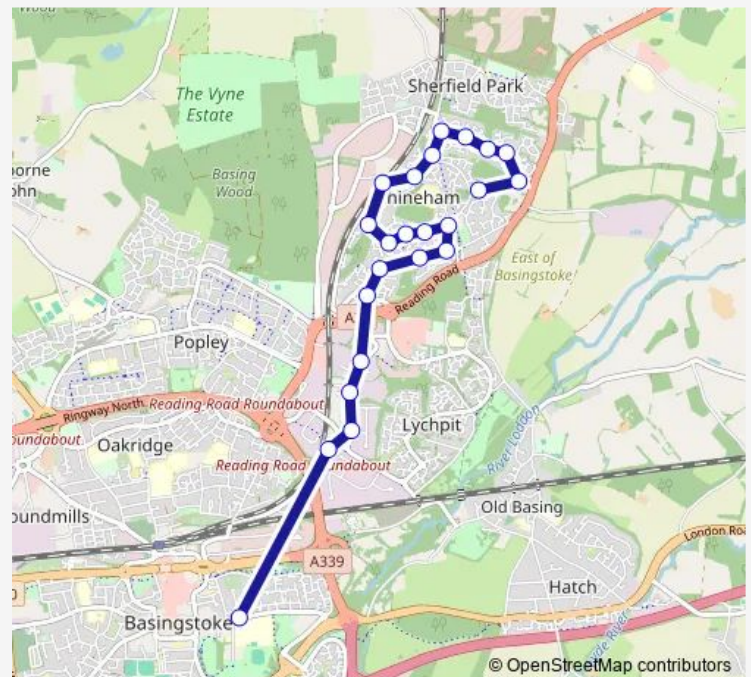

### Route schedule

Cibbons Road — Crossborough Hill

Monday 07:35

Tuesday 07:35

Wednesday 07:35

Thursday 07:35

Friday 07:35

Saturday —

### Route info

Direction: Cibbons Road

Stops: 21

Trip Duration: 0 hour 25 min

■ 607 — Basingstoke - Chineham

**Direction**

Crossborough Hill — Bowman Road

23 stops