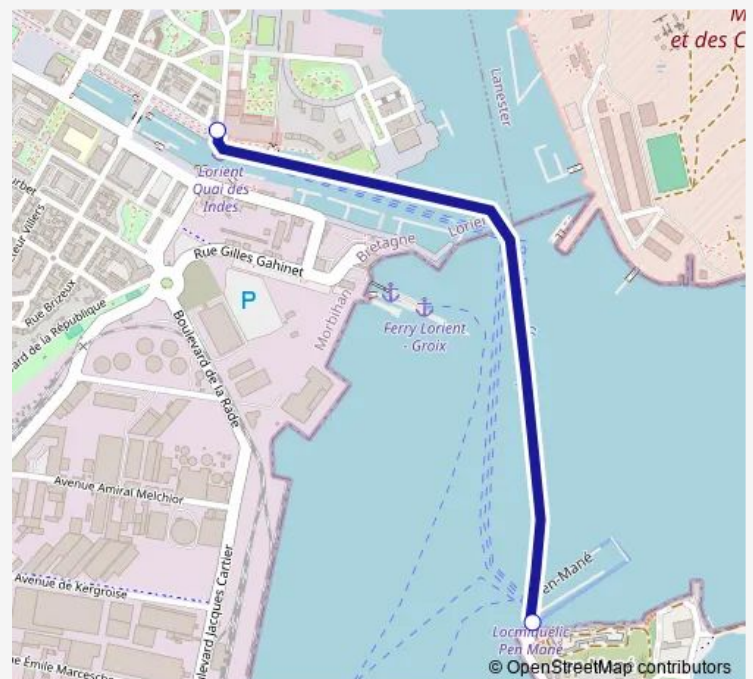

Ferry B1 Locmiquelic Pen Mané - Lorient Quai des indes[Go to website](#)**Direction**

Quai des Indes — Pen Mané

2 stops

[Open route schedule](#)

Quai des Indes

Pen Mané

Route schedule

Quai des Indes — Pen Mané

Monday	06:46-20:16
Tuesday	06:46-20:16
Wednesday	06:46-20:16
Thursday	06:46-20:16
Friday	06:46-20:16
Saturday	07:46-20:16
Sunday	—

Route info

Direction: Quai des Indes

Stops: 2

Trip Duration: 0 hour 8 min

**B1 — Locmiquelic Pen Mané - Lorient Quai des indes**

Direction

Pen Mané — Quai des Indes

2 stops

[Open route schedule](#)

Pen Mané

Quai des Indes

Route schedule

Pen Mané — Quai des Indes

Monday	06:33-20:03
Tuesday	06:33-20:03
Wednesday	06:33-20:03
Thursday	06:33-20:03
Friday	06:33-20:03
Saturday	07:33-20:03
Sunday	—

Route info

Direction: Pen Mané

Stops: 2

Trip Duration: 0 hour 8 min