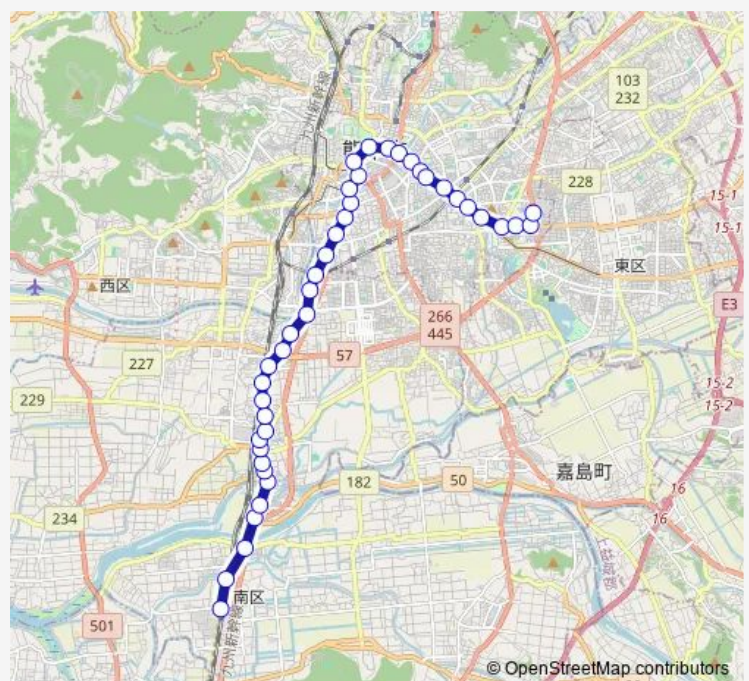

Thursday 07:15-16:14

Friday 07:15-16:14

Saturday 07:18-18:08

Sunday 07:40-16:22

Route info

Direction: 国町駐車場

Stops: 41

Trip Duration: 0 hour 53 min