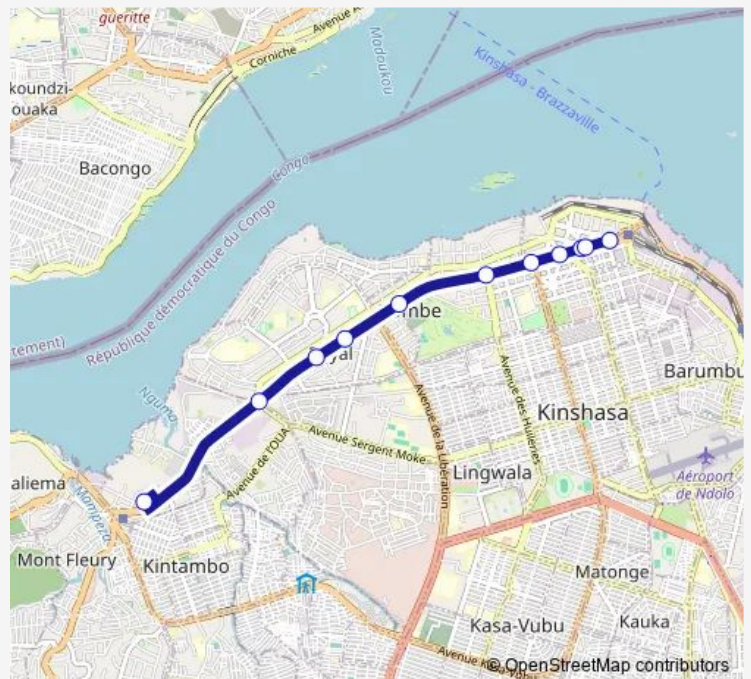

### Route schedule

unknown — unknown

Monday 15:05

Tuesday 15:05

Wednesday 15:05

Thursday 15:05

Friday 15:05

Saturday —

### Route info

Direction: unknown

Stops: 11

Trip Duration: 0 hour 22 min

■ Gombe Centre Ville\_Kitambo Magasin

**Direction**

unknown — unknown

7 stops