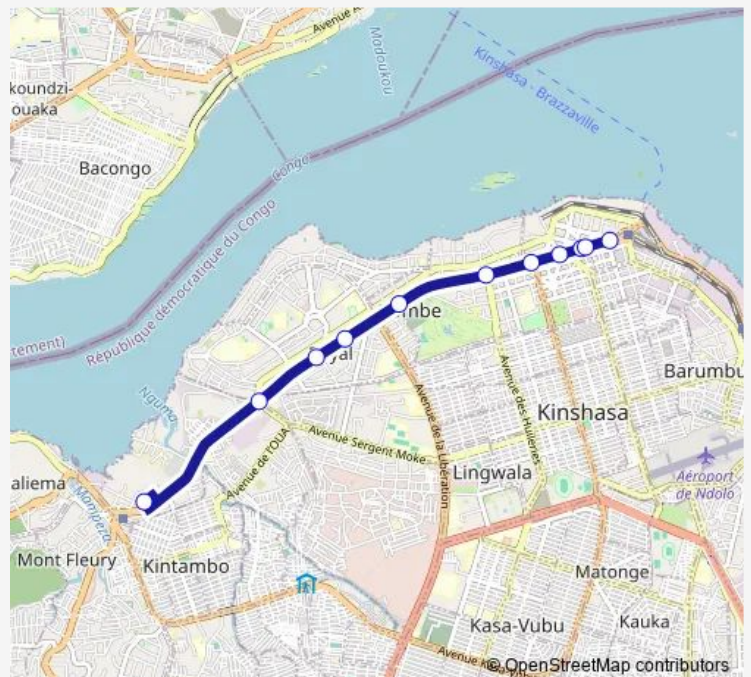

### Route schedule

unknown — unknown

Monday 15:05

Tuesday 15:05

Wednesday 15:05

Thursday 15:05

Friday 15:05

Saturday —

### Route info

Direction: unknown

Stops: 11

Trip Duration: 0 hour 22 min

■ Gombe Centre Ville\_Kitambo Magasin

**Direction**

unknown — unknown

7 stops