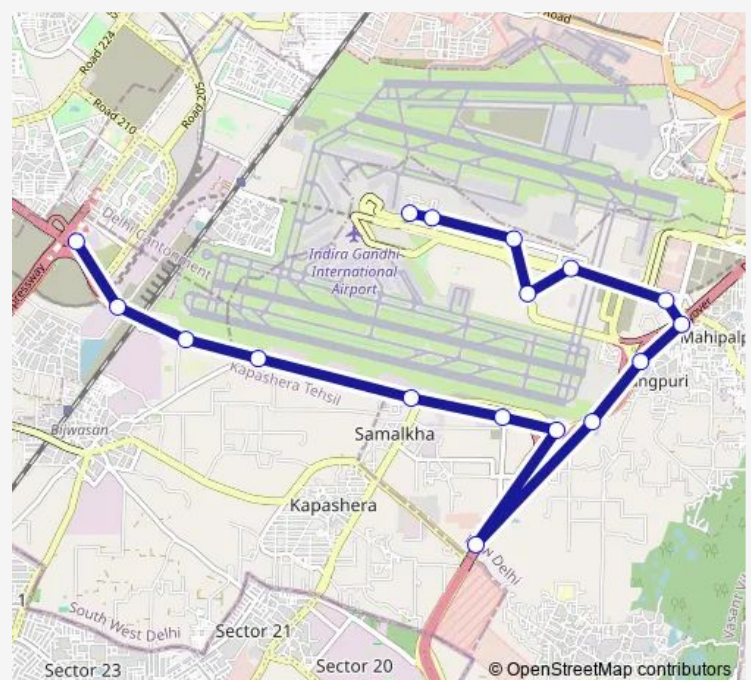

Bus 801Inkstldown

[Go to website](#)

Direction

IGI Airport Terminal 2 (Air India Office) — Dwarka Sec 22 Cluster Depot

17 stops

[Open route schedule](#)

IGI Airport Terminal 2 (Air India Office)

Air Traffic Control Office

Cargo / Express Terminal Gate

Centaur Hotel / New Custom House

Ampc (Automated Mail Processing Centre)

Aerocity Metro Station

Mahipal Pur Crossing NH-8

Rang Puri (NH-8)

Shiv Murti

Rajokari Crossing NH-8

Shiv Murti / Dwarka More

Uppal Hotel

Samalkha Crossing

Puspanjali G Block

Dwarka Road

Bharthal Under Pass

Dwarka Sec 22 Cluster Depot

Route schedule

IGI Airport Terminal 2 (Air India Office) — Dwarka Sec 22 Cluster Depot

Monday 11:34-23:31

Tuesday 11:34-23:31

Wednesday 11:34-23:31

Thursday 11:34-23:31

Friday 11:34-23:31

Saturday 11:34-23:31

Sunday 11:34-23:31

Route info

Direction: IGI Airport Terminal 2 (Air India Office)

Stops: 17

Trip Duration: 1 hour 0 min