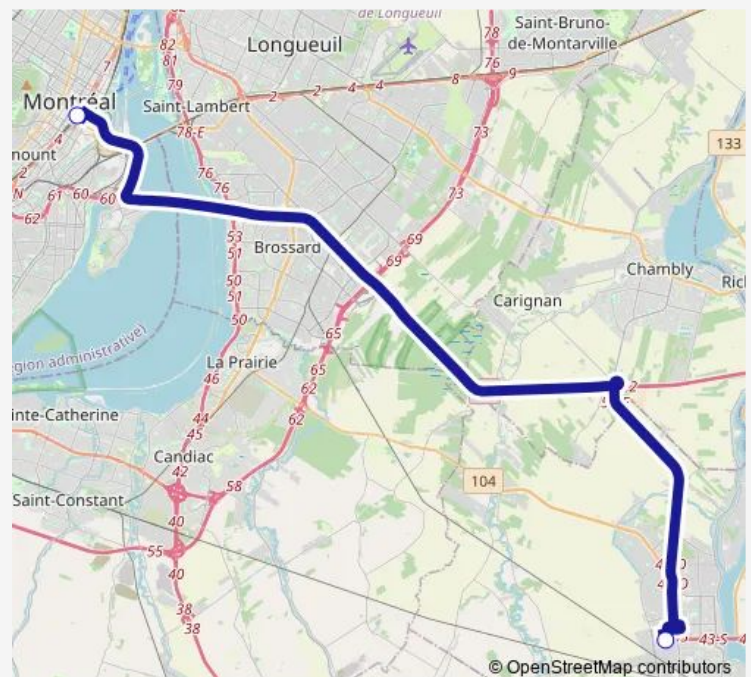

Bus 96S 96 Super Express

[Go to website](#)

Direction

Terminus Sjsr — Terminus centre-ville Montréal

2 stops

[Open route schedule](#)

Terminus Sjsr

Terminus centre-ville Montréal

Route schedule

Terminus Sjsr — Terminus centre-ville Montréal

Monday	05:45-17:00
Tuesday	05:45-09:15
Wednesday	05:45-09:15
Thursday	05:45-09:15
Friday	05:45-17:00
Saturday	07:00-17:00
Sunday	—

Route info

Direction: Terminus Sjsr

Stops: 2

Trip Duration: 0 hour 50 min

■ 96S — 96 Super Express

Direction

Terminus centre-ville Montréal — Terminus Sjsr

2 stops

[Open route schedule](#)

Terminus centre-ville Montréal

Terminus Sjsr

Route schedule

Terminus centre-ville Montréal — Terminus Sjsr

Monday	08:00-18:00
Tuesday	15:30-17:20
Wednesday	15:30-17:20
Thursday	15:30-17:20
Friday	08:00-18:00
Saturday	08:00-18:00
Sunday	—