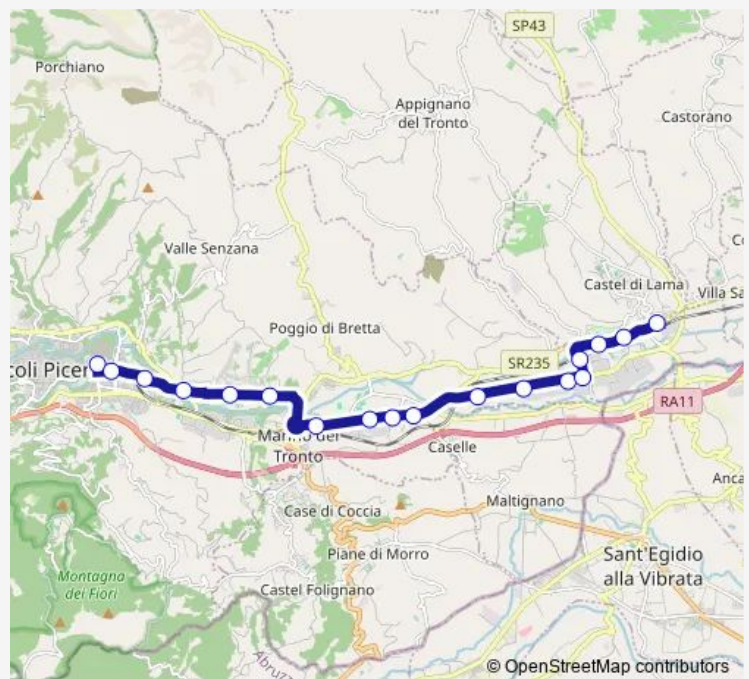

Bus Ascoli Piceno-Asse Attrezzato-Villa S. Antonio

[Go to website](#)

Direction

Ascoli Piceno - Stazione Fs — Castel DI Lama - BAR Dello Sport

18 stops

[Open route schedule](#)

Ascoli Piceno - Stazione Fs

Ascoli Piceno - VIA Indipendenza Aci

Castel DI Lama - Casa Cantoniera

Castel DI Lama - BAR Dello Sport

Route schedule

Ascoli Piceno - Stazione Fs — Castel DI Lama - BAR Dello Sport

Monday 19:20

Tuesday 19:20

Wednesday 19:20

Thursday 19:20

Friday 19:20

Saturday 19:20

Sunday —

Route info

Direction: Ascoli Piceno - Stazione Fs

Stops: 18

Trip Duration: 0 hour 20 min

Bus time schedules and route maps are available in an offline PDF at busmaps.com. Use the busmaps.com website to see live bus times, train schedule or subway schedule, and step-by-step directions for all public transit in Ascoli Piceno