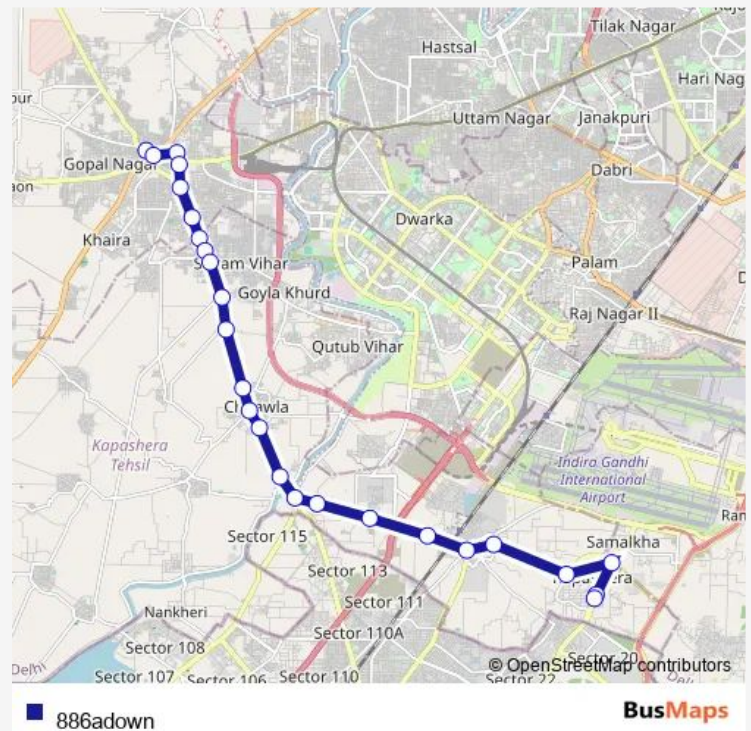

Bus 886adown

[Go to website](#)

Direction

Najafgarh Terminal — Kapashera Border

25 stops

[Open route schedule](#)

Najafgarh Terminal

Jharoda Crossing/Nazafgarh Terminal

Bijwasan Railway Station

Palam Vihar Crossing

Shri Golok Dham Bijwasan School

Route schedule

Najafgarh Terminal — Kapashera Border

Monday 07:00-20:50

Tuesday 07:00-20:50

Wednesday 07:00-20:50

Thursday 07:00-20:50

Friday 07:00-20:50

Saturday 07:00-20:50

Sunday 07:00-20:50

Route info

Direction: Najafgarh Terminal

Stops: 25

Trip Duration: 1 hour 10 min