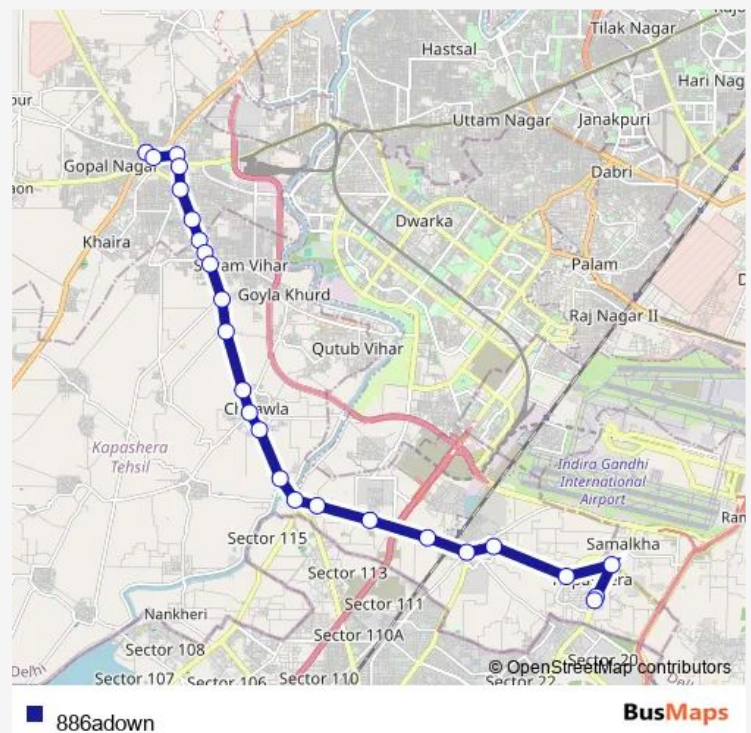

Bus 886adown

[Go to website](#)

Direction

Najafgarh Terminal — Kapashera Border

25 stops

[Open route schedule](#)

Najafgarh Terminal

Jharoda Crossing/Nazafgarh Terminal

Bijwasan Railway Station

Palam Vihar Crossing

Shri Golok Dham Bijwasan School

Route schedule

Najafgarh Terminal — Kapashera Border

Monday 07:00-20:50

Tuesday 07:00-20:50

Wednesday 07:00-20:50

Thursday 07:00-20:50

Friday 07:00-20:50

Saturday 07:00-20:50

Sunday 07:00-20:50

Route info

Direction: Najafgarh Terminal

Stops: 25

Trip Duration: 1 hour 10 min