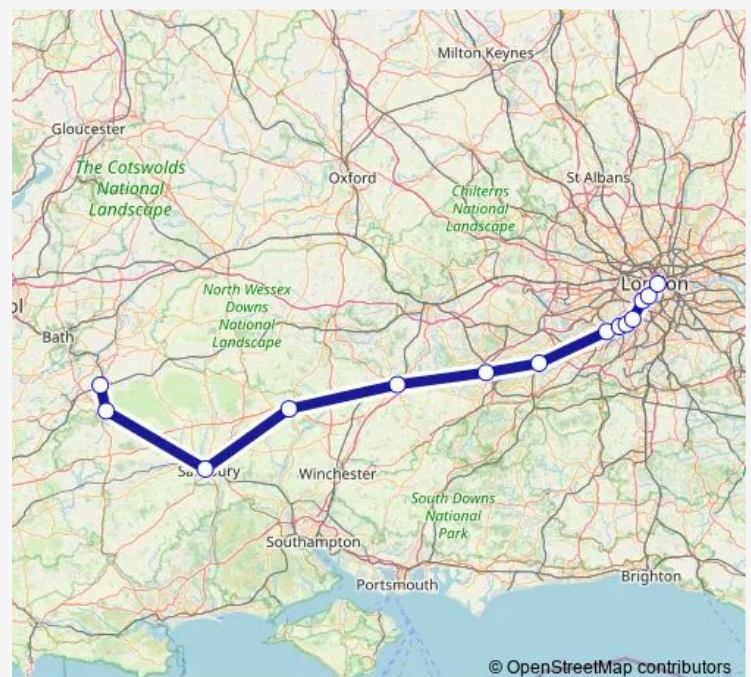

Salisbury

Grateley

Andover

Whitchurch (Hants)

Overton

Basingstoke

Farnborough (Main)

Woking

Friday —

Saturday —

Sunday

16:50

Route info

Direction: Westbury (Wilts)

Stops: 20

Trip Duration: 2 hour 37 min

Sw:Wsb->Wat — SW train service from WSB to Wat

Direction

Westbury (Wilts) — London Waterloo

14 stops

[Open route schedule](#)

Westbury (Wilts)

Warminster

Salisbury

Andover

Basingstoke

Farnborough (Main)

Woking

Surbiton

New Malden

Raynes Park

Wimbledon