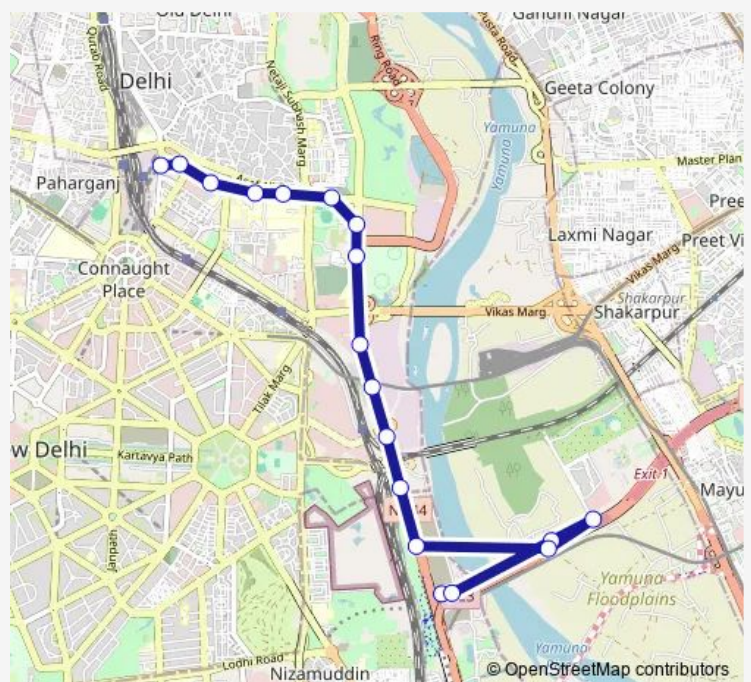

Bus 780stldown

[Go to website](#)

Direction

Millennium Depot Gate 7 — New Delhi Railway Station Gate 2

18 stops

[Open route schedule](#)

Millennium Depot Gate 7

Nizamuddin Road Bridge

IG Stadium

Gandhi Darshan

Ambedkar Stadium Terminal

Delhi Gate (JLN Marg)

Lnpj Hospital

Zakir Husain College

PS Kamla Market

New Delhi Railway Station Gate 2

Route schedule

Millennium Depot Gate 7 — New Delhi Railway Station Gate 2

Monday 04:33-07:42

Tuesday 04:33-07:42

Wednesday 04:33-07:42

Thursday 04:33-07:42

Friday 04:33-07:42

Saturday 04:33-07:42

Sunday 04:33-07:42

Route info

Direction: Millennium Depot Gate 7

Stops: 18

Trip Duration: 0 hour 41 min

780stldown

BusMaps

780stldown Bus time schedules and route maps are available in an offline PDF at busmaps.com. Use the busmaps.com website to see live bus times, train schedule or subway schedule, and step-by-step directions for all public transit in New Delhi