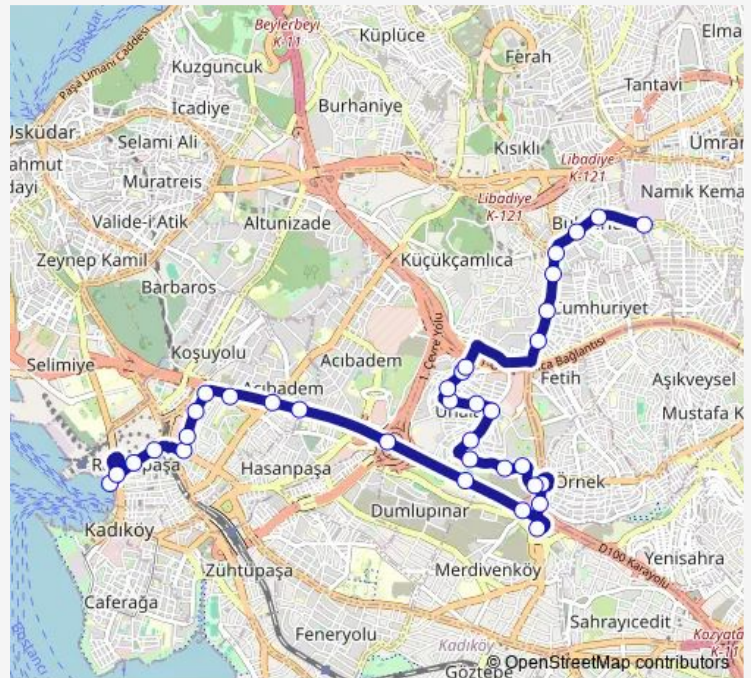

Thursday 05:50

Friday 05:50

Saturday 05:50

Sunday 05:50

Route info

Direction: Kadiköy

Stops: 35

Trip Duration: 0 hour 32 min