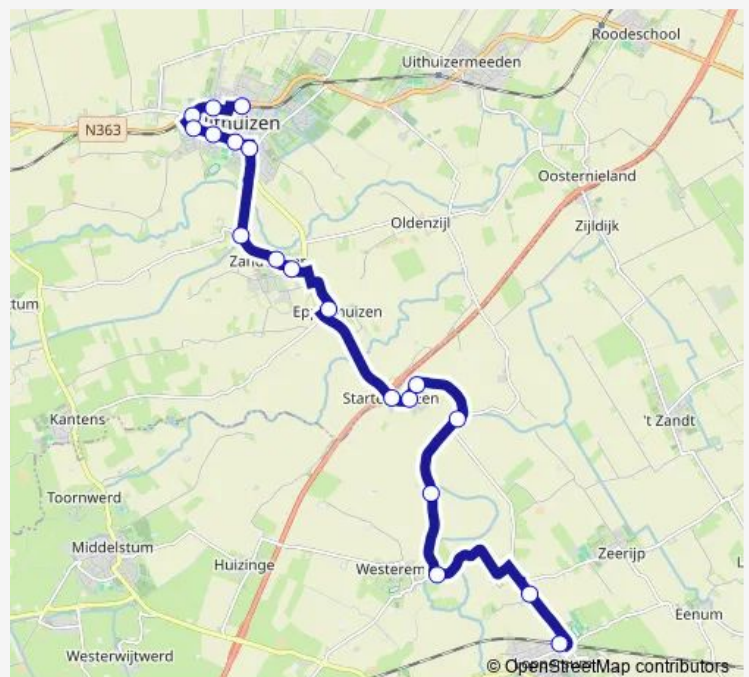

Loppersum, Station (Perron B)

Route schedule

Uithuizen, Station (Perron C) — Loppersum, Station (Perron B)

Monday 06:14-18:14

Tuesday 06:14-18:14

Wednesday 06:14-18:14

Thursday 06:14-18:14

Friday 06:14-18:14

Saturday —

Sunday —

Route info

Direction: Uithuizen, Station (Perron C)

Stops: 19

Trip Duration: 0 hour 23 min

562 — Buurtbus Uithuizen - Loppersum

Direction

Loppersum, Station (Perron B) — Uithuizen, Station (Perron C)

19 stops

[Open route schedule](#)

Loppersum, Station (Perron B)

Loppersum, Stork

Westeremden, Fiveldijk

Westeremden, Moeke's Hoes

Garsthuizen, Coolmanspad

Monday 06:46-18:46

Tuesday 06:46-18:46

Wednesday 06:46-18:46

Thursday 06:46-18:46

Friday 06:46-18:46

Saturday —

Sunday —

Route info