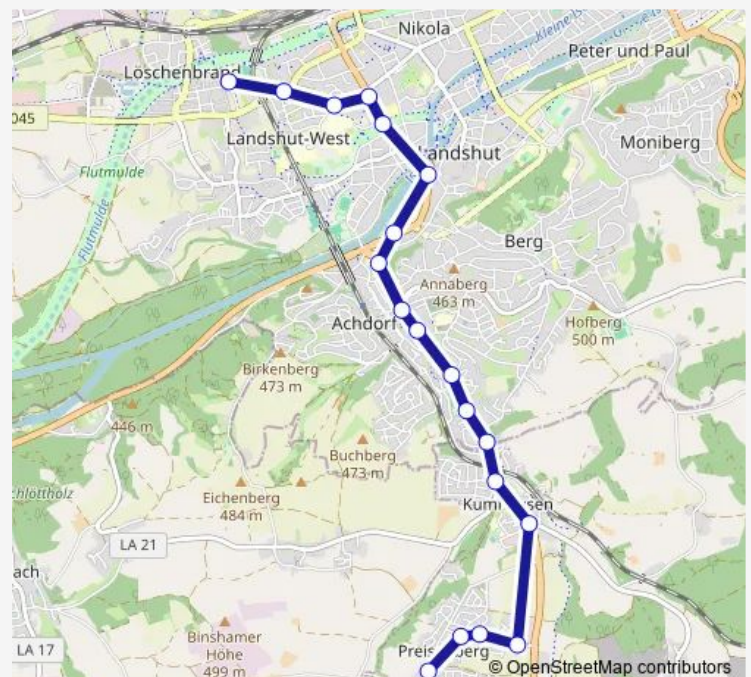

Direction

Landshut, Hans-Leinberger-Gymnasium — Preisenberg

19 stops

[Open route schedule](#)

Landshut, Hans-Leinberger-Gymnasium

Landshut, Einselestraße

Landshut, Prof.-Buchner-Straße

Landshut, Rennweg

Landshut, Ludwig-Thoma-Straße

Kumhausen

Kumhausen, Rathausplatz

Kumhausen, Ziegelfeldstraße

Kumhausen, Ahrnfeldstraße

Preisenberg, Mohnstraße

Preisenberg

Route schedule

Landshut, Hans-Leinberger-Gymnasium — Preisenberg

Monday 12:57

Tuesday 12:57

Wednesday 12:57

Thursday 12:57

Friday 12:57

Saturday —

Sunday —

Route info

Direction: Landshut, Hans-Leinberger-Gymnasium

Stops: 19

Trip Duration: 0 hour 26 min

562 Bus time schedules and route maps are available in an offline PDF at busmaps.com. Use the busmaps.com website to see live bus times, train schedule or subway schedule, and step-by-step directions for all public transit in Landshut