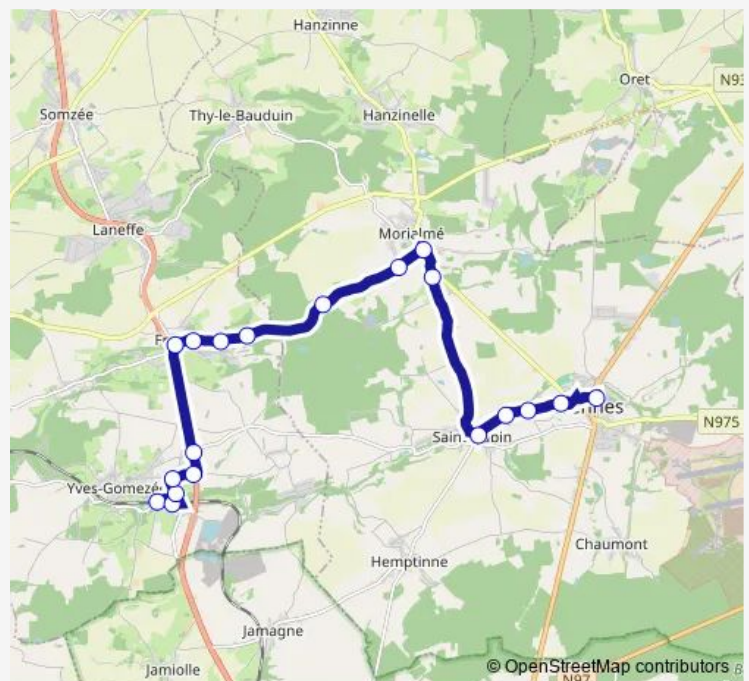

Yves-Gomezee Mimercée

Route schedule

Florennes Place de la Chapelle — Yves-Gomezee Mimercée

Monday 14:19-18:27

Tuesday 14:19-18:27

Wednesday 14:19-18:27

Thursday 14:19-18:27

Friday 14:19-18:27

Saturday —

Sunday —

Route info

Direction: Florennes Place de la Chapelle

Stops: 19

Trip Duration: 0 hour 25 min

562 — Florennes - Yves-Gomezée

Direction

Yves-Gomezee Mimercée — Florennes Place de la Chapelle

19 stops

[Open route schedule](#)

Yves-Gomezee Mimercée

Yves-Gomezee St-Joseph

Yves-Gomezee St-Lambert gare

Yves-Gomezee La folie

Yves-Gomezee Champsfossés

Monday 05:58-11:05

Tuesday 05:58-11:05

Wednesday 05:58-11:05

Thursday 05:58-11:05

Friday 05:58-11:05

Saturday —

Sunday —

Route info