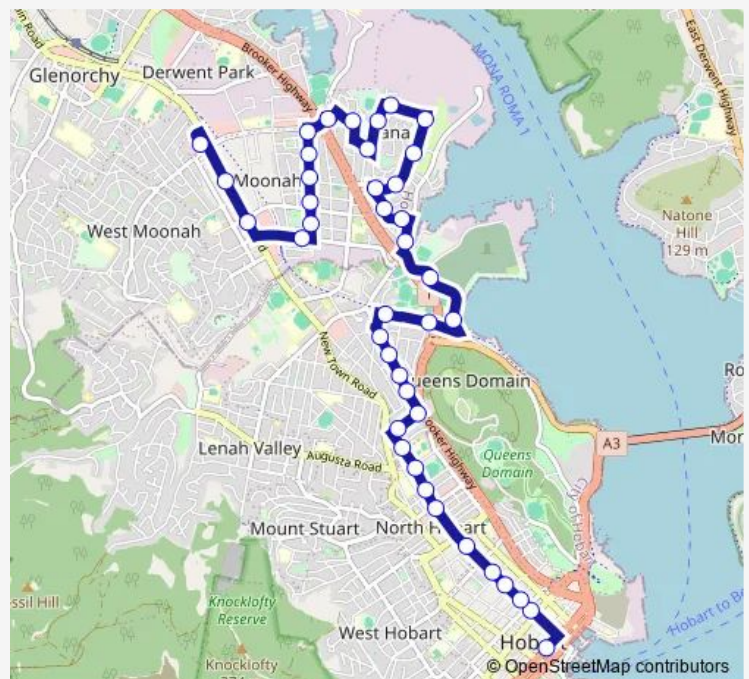

Stop 13, No.328 Park St

Stop 14, No.350 Park St

Stop 15, No.370 Park St

Stop 16, Park St opp. Harbroe Ave

Opp.No.62 Bellevue Parade

opp.No.22b Bellevue Parade

Cornelian Bay, Queens Walk opp boathouse

Queens Walk, Stainforth Court

### Route schedule

Hobart City Interchange Stop C1 — Metro Springfield Stop A

Monday 07:08-17:14

Tuesday 07:08-17:14

Wednesday 07:08-17:14

Thursday 07:08-17:14

Friday 07:08-17:14

Saturday —

### Route info

Direction: Hobart City Interchange Stop C1

Stops: 41

Trip Duration: 0 hour 31 min

No.8 Lennox Ave

Opp.No.25 Lennox Ave

No.16 Ashbolt Cres

No.34 Ashbolt Cres

## Direction

Metro Springfield Stop A — (Set Down Only) Collins St  
opp. Elizabeth St Mall

39 stops

[Open route schedule](#)

Metro Springfield Stop A

Opp. No.30 Charles St (outside Coogans)

Albert Rd (behind Post Office)