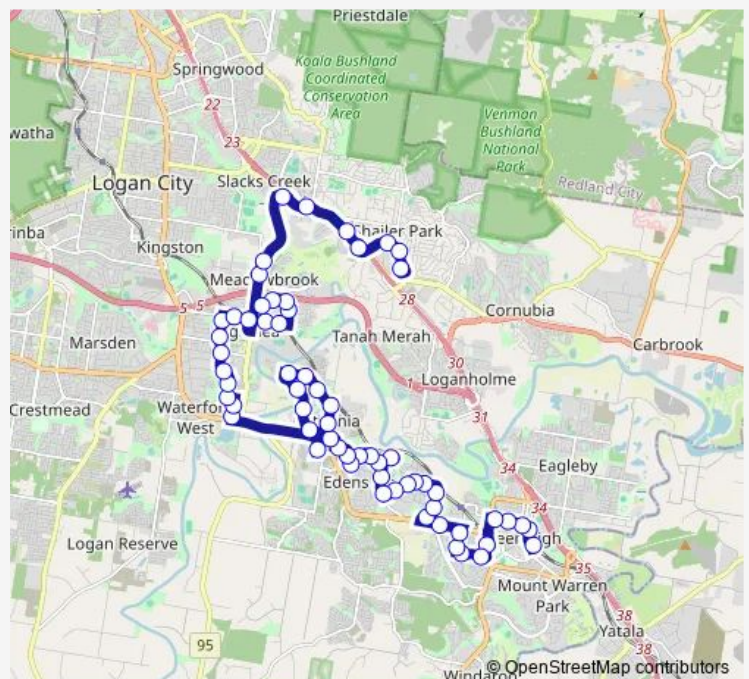

Loane Dr near Brooke Cl

### Route schedule

Beenleigh station, stop A — Loganholme, stop A

Monday 07:15-17:15

Tuesday 07:15-17:15

Wednesday 07:15-17:15

Thursday 07:15-17:15

Friday 07:15-17:15

Saturday —

### Route info

Direction: Beenleigh station, stop A

Stops: 53

Trip Duration: 0 hour 53 min

562 — Loganholme - Beenleigh

Castile Cr near Pendlebury Ct

Castile Cr near Delanty Ct

Castile Cr near Black Diamond Cr

## Route info

Direction: Beenleigh station, stop A

Stops: 38

Trip Duration: 0 hour 32 min

Ivanhoe Dr near Jessie Cr

Ivanhoe Dr near King Arthur Bvd

King Arthur Bvd near Guinevere Ct

Allora St at John St