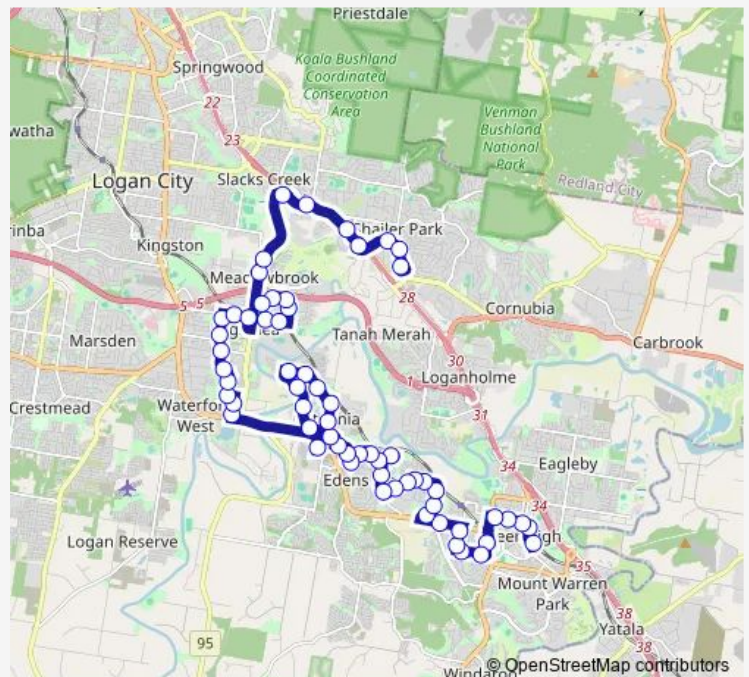

Logan River Rd near Harburg Dr

Holmview Rd near Logan River Rd

Holmview Rd near Logan Rd

Holmview Rd near Jarvies St

Grove Rd near Lima St

Grove Rd near Dendy Ct

Avonmore St near Auburn St

Avonmore St near Melton Ct

Thursday 07:15-18:15

Friday 07:15-18:15

Saturday 08:19-15:16

Sunday —

Route info

Direction: Beenleigh station, stop A

Stops: 62

Trip Duration: 0 hour 55 min

562 — Loganholme - Beenleigh

Castile Cr near Pendlebury Ct

Castile Cr near Delanty Ct

Castile Cr near Black Diamond Cr

Castile Cr near Ivanhoe Dr

Ivanhoe Dr near Jessie Cr

Ivanhoe Dr near King Arthur Bvd

King Arthur Bvd near Guinevere Ct

Saturday 09:20-17:20

Sunday —

Route info

Direction: Loganholme, stop A

Stops: 61

Trip Duration: 0 hour 57 min

Goodooga Dr near Albert St

Clarendon Ave at Hinchinbrook Ave