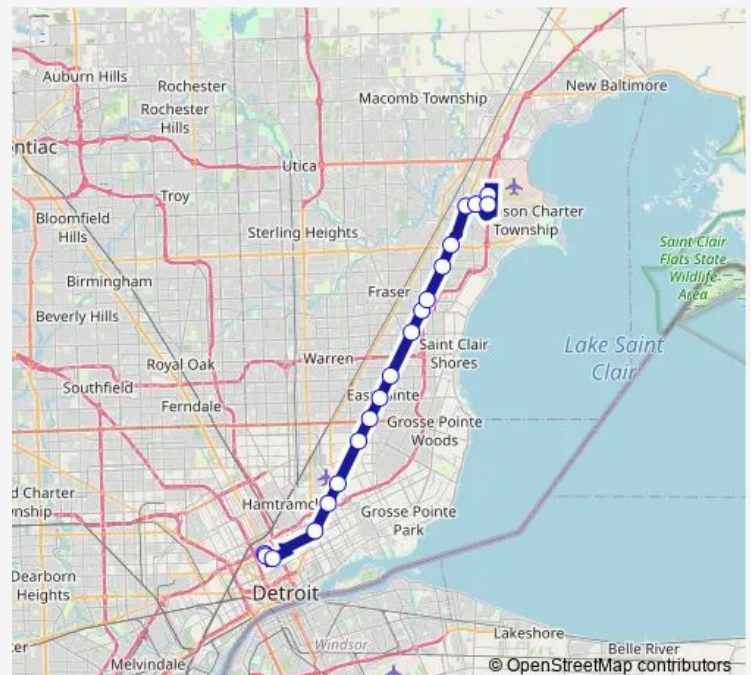

Medical Center

Gratiot + Grand Blvd

Harper

City Airport

Gratiot + 7 Mile RD N

Gratiot + 8 Mile Rd

Gratiot + 9 Mile Rd

Gratiot + 10 Mile Rd

Saturday —

Sunday —

Route info

Direction: Woodward + Putman

Stops: 19

Trip Duration: 1 hour 3 min

562 — Fast Gratiot

Direction

42150 Executive Dr — Woodward + Warren

18 stops

[Open route schedule](#)

42150 Executive Dr

41000 Executive Dr

North River P&R

Main + Cass

Gratiot + S Nunnely

Gratiot + Outer Drive

Gratiot + Harper

Warren + Grand Blvd

Medical Center

Woodward + Warren

Route schedule

42150 Executive Dr — Woodward + Warren

Monday 06:55-15:45