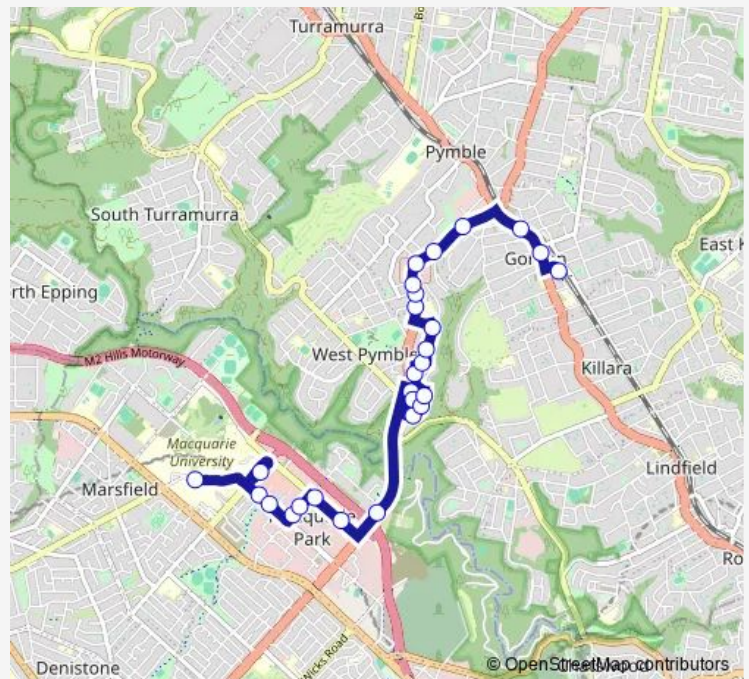

24 Dunoon Av

Dunoon Av Before Kiparra St

Ryde Rd Opp Gordon West Public School

Ryde Rd At Kendall St

Ryde Rd Before Cadow St

Route schedule

Macquarie University Campus, University Av, Stand C — Gordon Station, Stand C

Monday 10:30-13:00

Tuesday 10:30-13:00

Wednesday 10:30-13:00

Thursday 10:30-13:00

Friday 10:30-13:00

Saturday —

Sunday —

Route info

Direction: Macquarie University Campus, University Av, Stand C

Stops: 27

Trip Duration: 0 hour 27 min

562 — Macquarie University to Gordon

Ryde Rd At Cultowa Rd

Ryde Rd Opp Minnamurra Av

Ryde Rd Before West St

## Route info

Direction: Gordon Station, Stand B

Stops: 28

Trip Duration: 0 hour 27 min

Waterloo Rd Opp Khartoum Rd

Waterloo Rd At Byfield St

Macquarie Centre, Stand D

Macquarie University Campus, University Av, Stand D