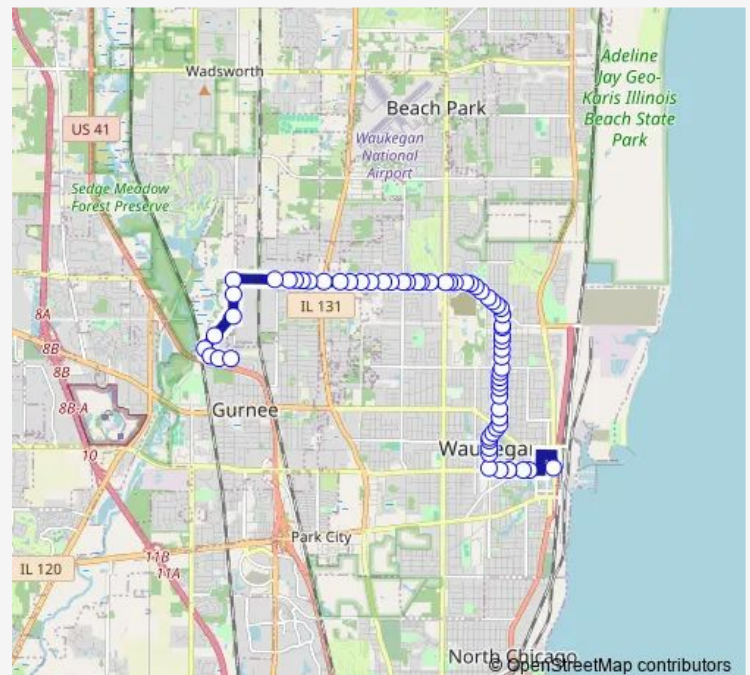

Sunset/Mohican

Sunset/Mcaree

Sunset/Sioux

Route schedule

Grove/Delany — Sheridan Rd & Washington St

Monday 09:29-14:31

Tuesday 09:29-14:31

Wednesday 09:29-14:31

Thursday 09:29-14:31

Friday 09:29-14:31

Saturday —

Sunday —

Route info

Direction: Grove/Delany

Stops: 64

Trip Duration: 0 hour 21 min

562 — Gurnee via Sunset

Sunset/Bonnie Brook

Sunset/Delaware

Sunset/Kellogg

Sunset/Lewis

Sunset/Elmwood

Sunset/Lorraine

Sunset/New York

Sunset/Golf

Golf Rd & Butrick St

Golf Rd & Pine St

Golf Rd & Western Ave

Golf Rd & Linden Ave

Golf Rd & Walnut St

Golf/Jackson

Jackson/Merton