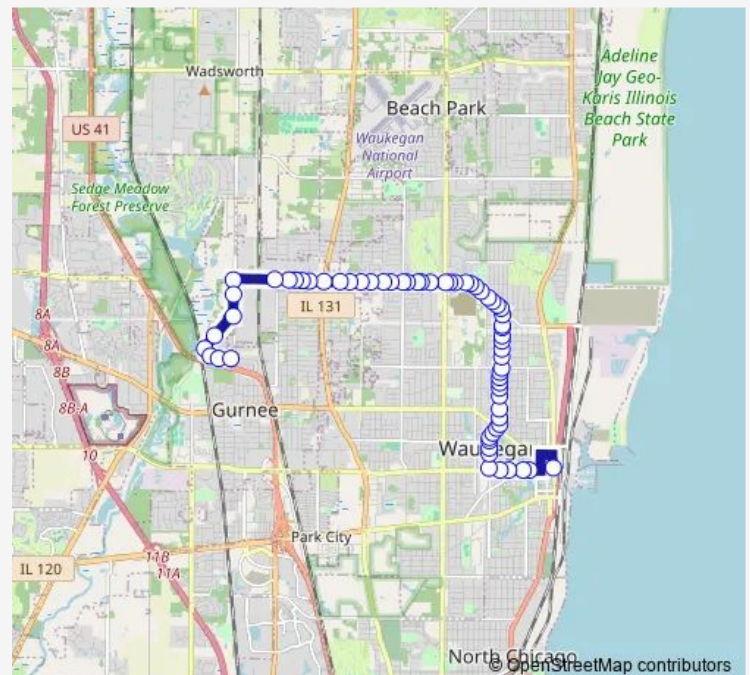

Bus 562 Gurnee via Sunset

[Go to website](#)

Direction

Grove/Delany — Sheridan Rd & Washington St

64 stops

[Open route schedule](#)

Grove/Delany

Delany/Morrison

Thursday 09:29-14:31

Friday 09:29-14:31

Saturday —

Sunday —

Route info

Direction: Grove/Delany

Stops: 64

Trip Duration: 0 hour 20 min

562 — Gurnee via Sunset

Sunset/Bonnie Brook

Sunset/Delaware

Sunset/Kellogg

Sunset/Lewis

Sunset/Elmwood

Sunset/Lorraine

Sunset/New York

Sunset/Golf

Golf Rd & Butrick St

Golf Rd & Pine St

Golf Rd & Western Ave

Golf Rd & Linden Ave

Golf Rd & Walnut St

Golf/Jackson

Jackson/Merton