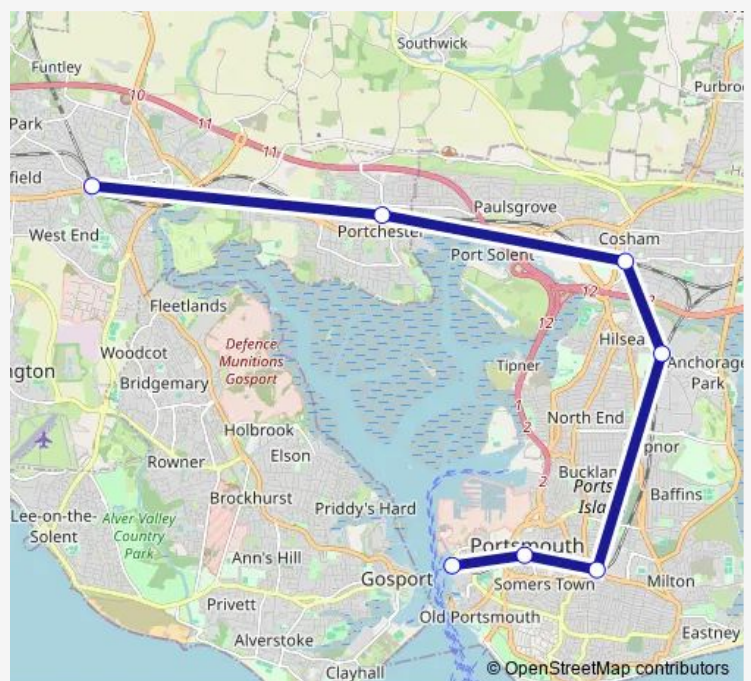

### Direction

Portsmouth Harbour — Fareham

7 stops

[Open route schedule](#)

Portsmouth Harbour

Portsmouth & Southsea

Fratton

Hilsea

Sunday

06:07-09:50

### Route info

Direction: Portsmouth Harbour

Stops: 7

Trip Duration: 0 hour 52 min

■ Sw:Pmh->Frm — SW replacement bus service from PMH to Frm

Sw:Pmh->Frm Rail Replacement Bus Service time schedules and route maps are available in an offline PDF at [busmaps.com](https://busmaps.com). Use the [busmaps.com](https://busmaps.com) website to see live bus times, train schedule or subway schedule, and step-by-step directions for all public transit in Portsmouth