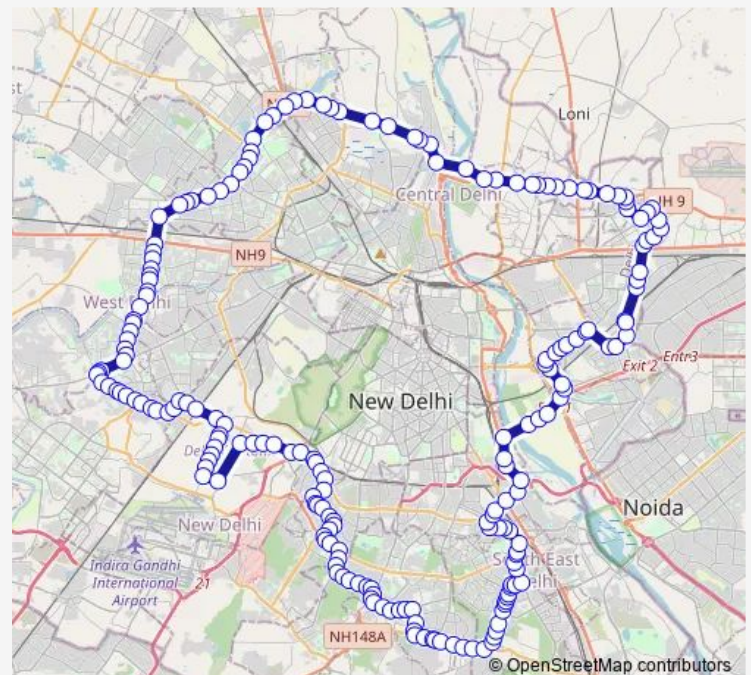

Thursday 05:29-19:53

Friday 05:29-19:53

Saturday 05:29-19:53

Sunday 05:29-19:53

Route info

Direction: Isbt Anand Vihar Terminal

Stops: 197

Trip Duration: 6 hour 17 min

■ (+)Outermudrika

BusMaps

C 4 Yamuna Vihar

Yamuna Vihar Brijpuri

B-Block Yamuna Vihar

Bhajanpura

Khajuri

Rajeev Nagar (Signature Bridge)