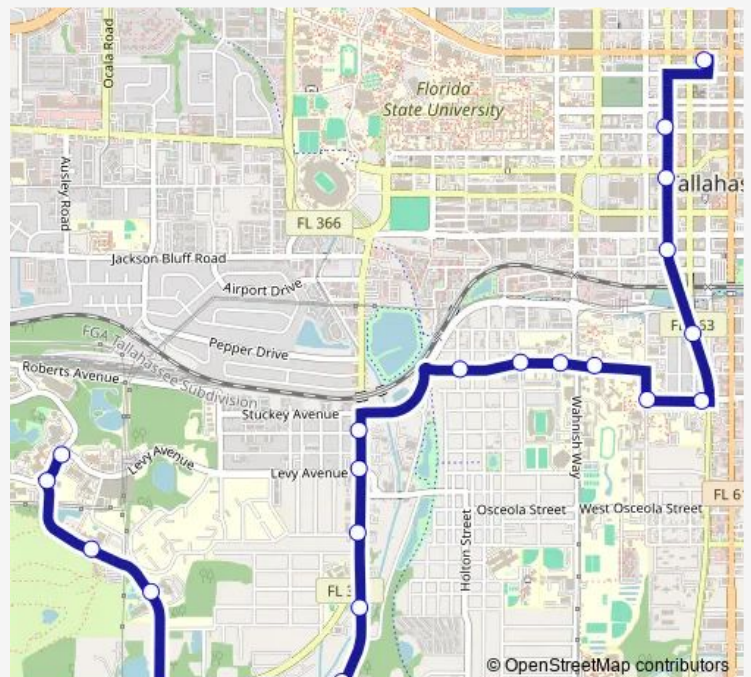

Lake Bradford RD AT Mccaskill AVE Sb

Lake Bradford RD AT Levy Avenue Nb

N Lake Bradford RD AT Hutchinson ST Sb

Springhill RD AT W Lake Bradford RD Sb

Springhill RD AT W Orange AVE Sb

Orange Avenue AT Lake Henrietta Wb

Orange Avenue AT Pottsdamer Wb

Pottsdamer ST AT RED Barber Nb

Pottsdamer ST AT Engineering Nb

Pottsdamer ST AT E Pual Drac DR Nb

Route schedule

Plaza Gate 14 — Paul Dirac DR AT Levy Ave

Monday	—
Tuesday	—
Wednesday	—
Thursday	—
Friday	—
Saturday	08:30-16:30
Sunday	—

Route info

Direction: Plaza Gate 14

Stops: 22

Trip Duration: 0 hour 30 min

SATD — Saturday Dogwood

Direction

Paul Dirac DR AT Levy Ave — Plaza Gate 14

16 stops

Plaza Gate 14

Route schedule

Paul Dirac DR AT Levy Ave — Plaza Gate 14

Monday	—
Tuesday	—
Wednesday	—
Thursday	—
Friday	—
Saturday	09:00-16:00
Sunday	—

Route info

Direction: Paul Dirac DR AT Levy Ave

Stops: 16