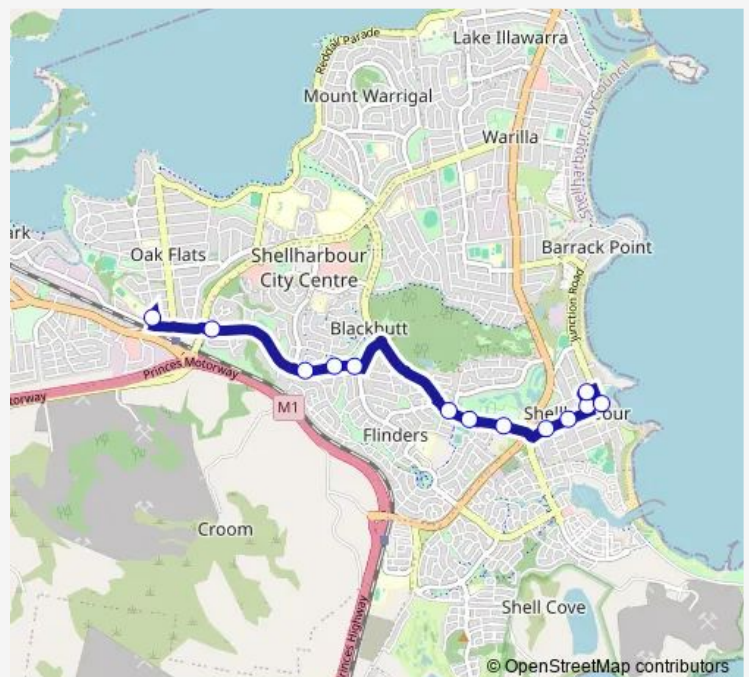

Wattle Rd Opp Shellharbour Workers Club

Pioneer Park, Addison St

Addison St At Mary St

Wentworth St After Addison St

St Paul's Anglican Church, Towns St

Little Park, Wollongong St

Route schedule

Corpus Christi High School, School Grounds, Moore St — Little Park, Wollongong St

Monday	15:30
Tuesday	15:30
Wednesday	15:30
Thursday	15:30
Friday	15:30
Saturday	—
Sunday	—

Route info

Direction: Corpus Christi High School, School Grounds, Moore St

Stops: 13

Trip Duration: 0 hour 19 min

Direction

Little Park, Wollongong St — Corpus Christi High School, School Grounds, Moore St

13 stops

[Open route schedule](#)

Little Park, Wollongong St

Addison St At Wentworth St

Addison St Before Mary St

Addison St Opp Pioneer Park

Friday 08:20

Saturday —

Sunday —

Route info

Direction: Little Park, Wollongong St

Stops: 13

Trip Duration: 0 hour 15 min

S072 School Bus time schedules and route maps are available in an offline PDF at busmaps.com. Use the busmaps.com website to see live bus times, train schedule or subway schedule, and step-by-step directions for all public transit in Shellharbour